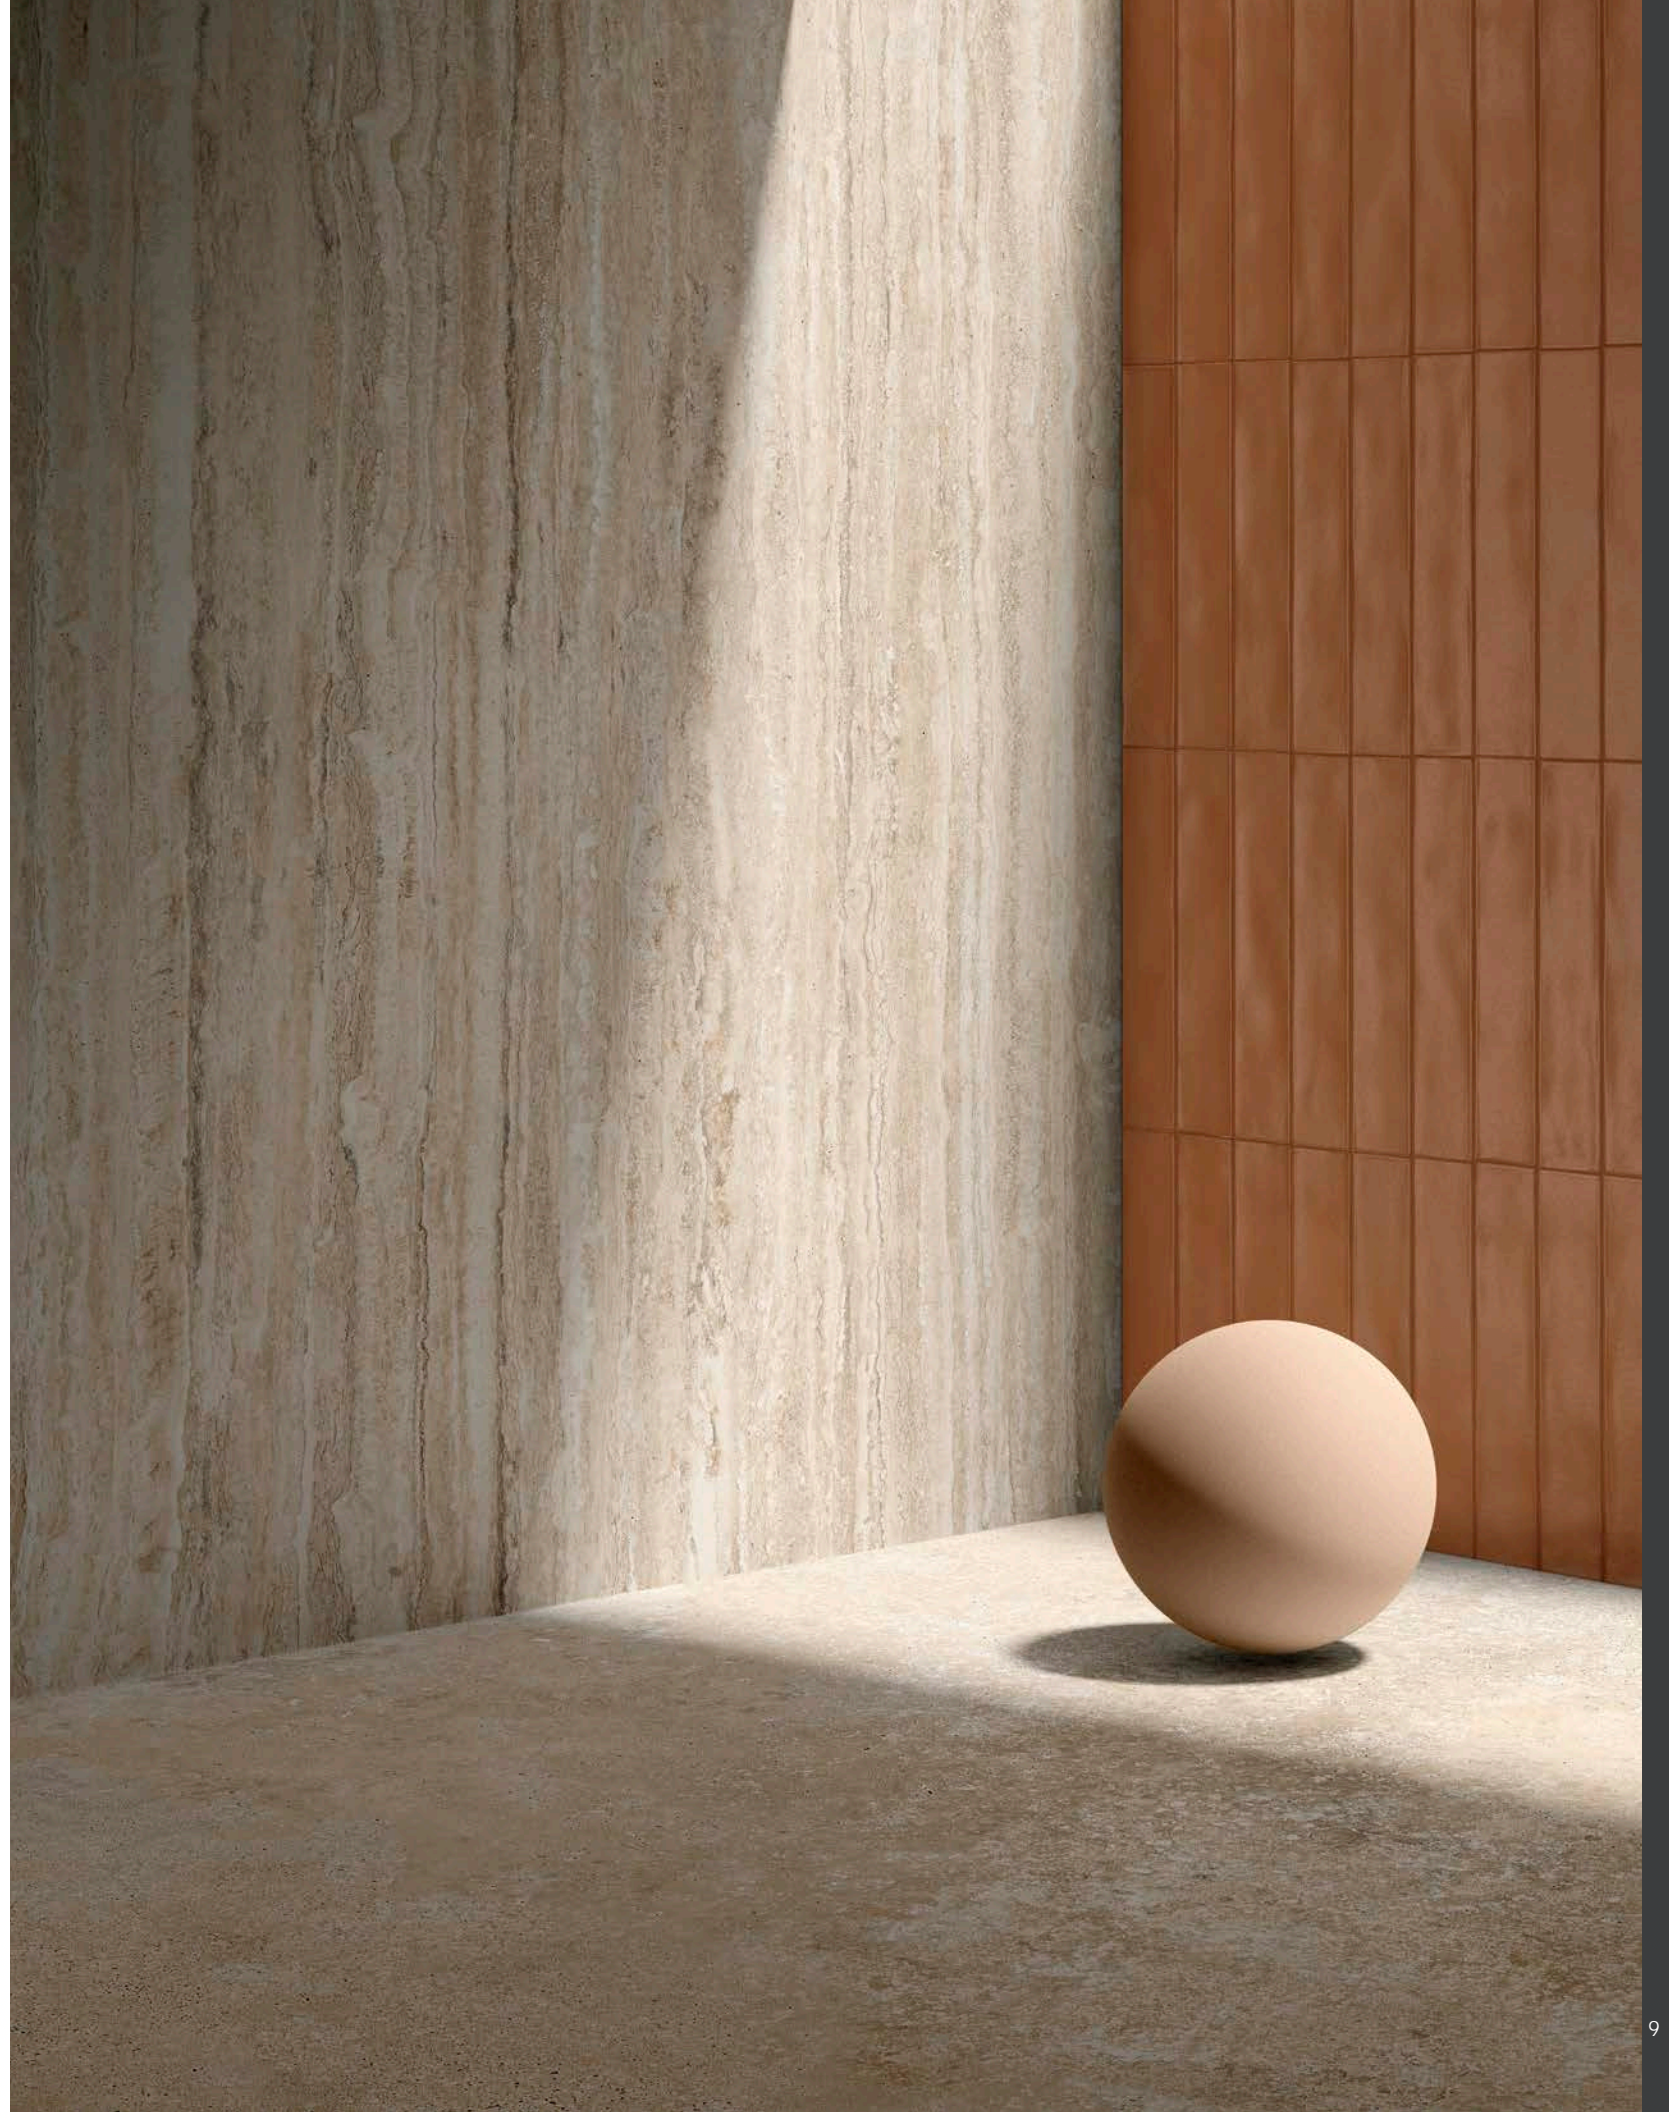

HARMONIX

Harmonix porcelain tile encapsulates the essence of sophistication with its subtle yet captivating design. The slender and elongated shape of the design allows for creative arrangements in commercial spaces while also mimicking delicate textural changes that produce deep variations in color.

The fresh, stick-like shape can adorn vertical and horizontal surfaces with unique designs, adding a handcrafted touch to modern aesthetics.