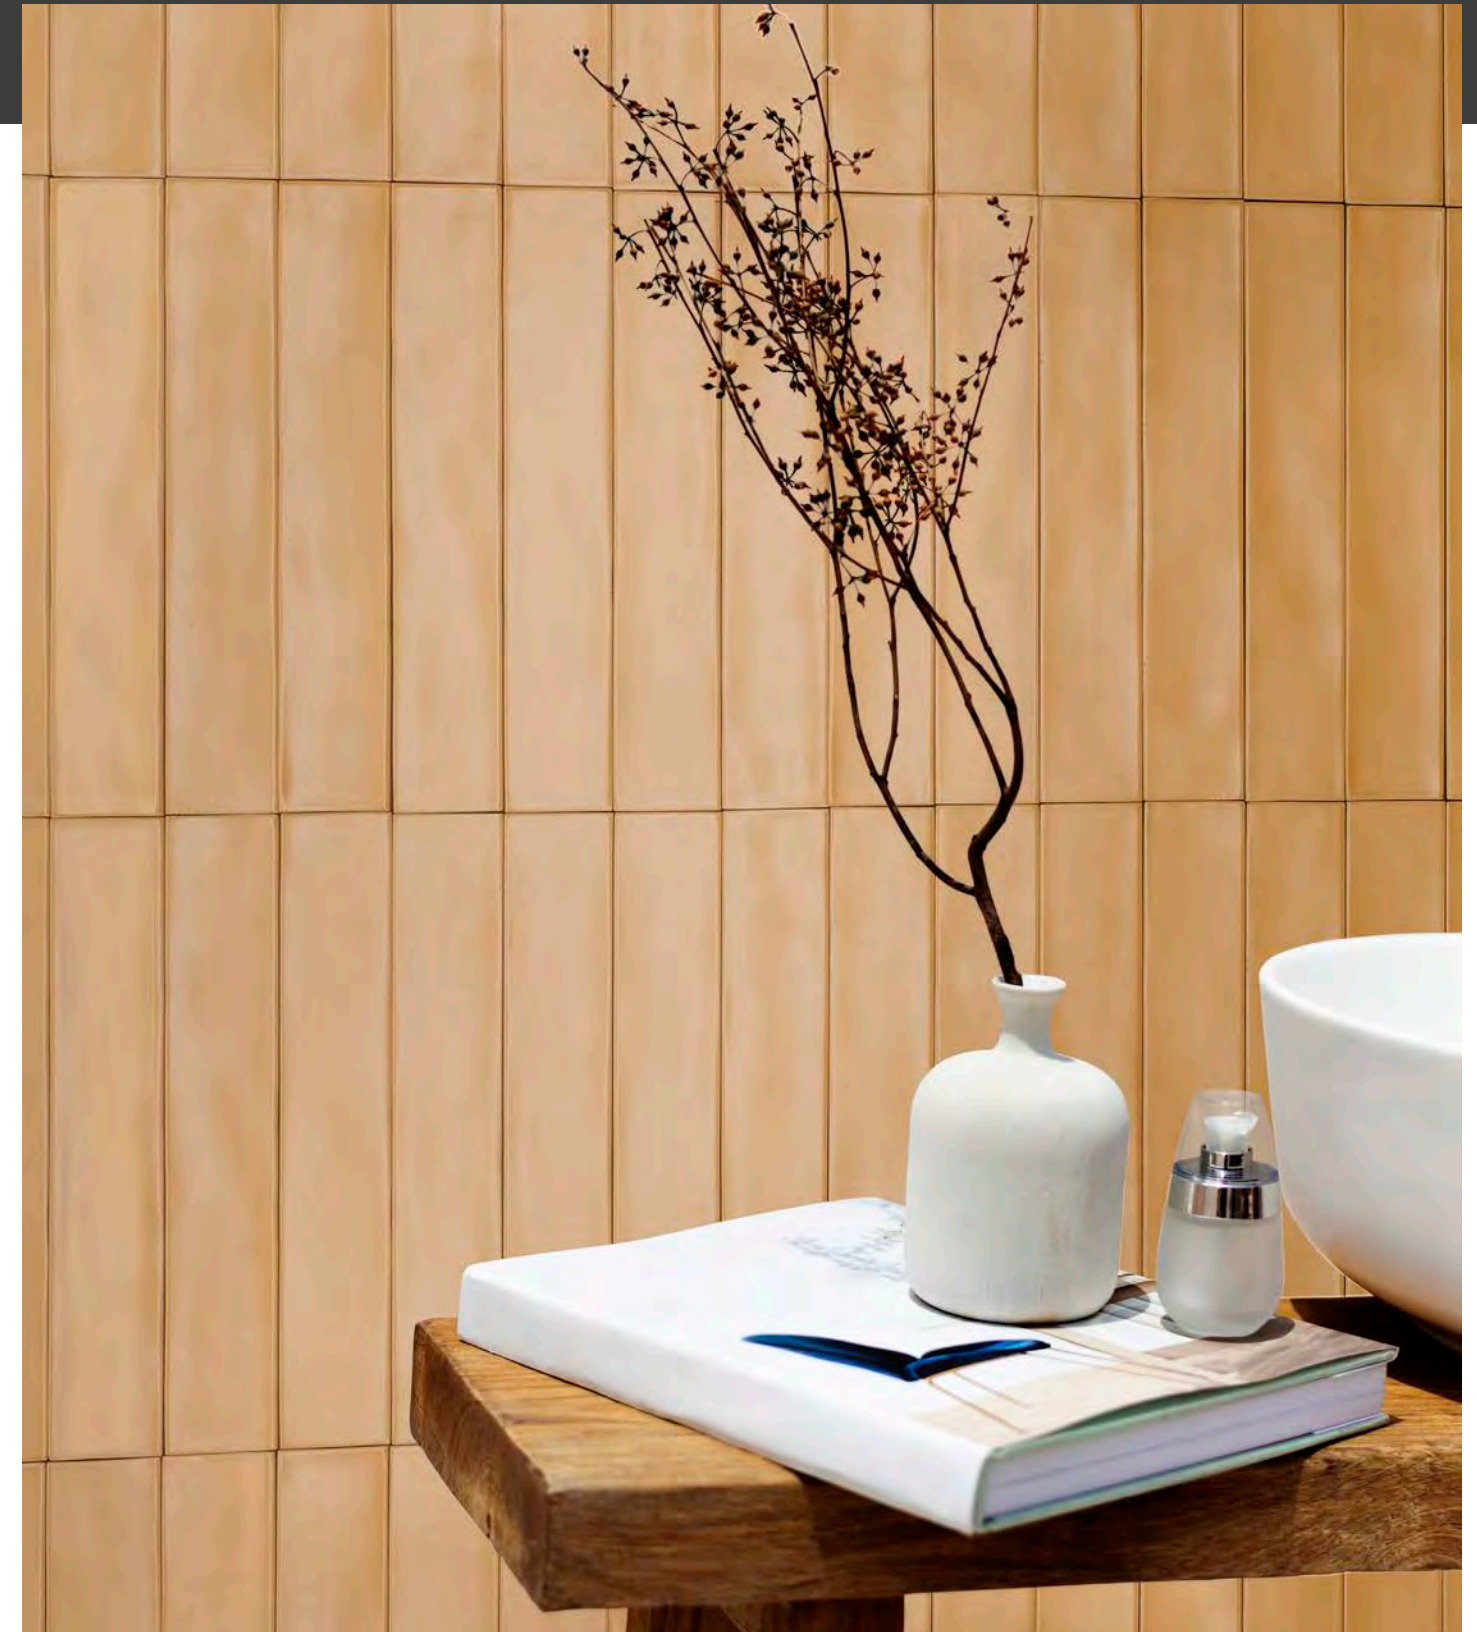

Color•Size•Finish Matrix

Color — Size & Thickness						
	White	Ivory	Sepia	Dusty Rose	Sienna	Rust
2"x12"x10mm	Satin	Matte	Matte	Satin	Matte	Satin

Color — Size & Thickness					
	Yellow	Green	Blue	Grey	Black
2"x12"x10mm	Satin	Satin	Satin	Matte	Satin

Chart indicates available size, color, finish and thickness options. Shaded block indicates not available. Sizing is nominal for field tile, trims, and decors.

2024v1

HARMONIX

Inspired by hand-made terracotta.