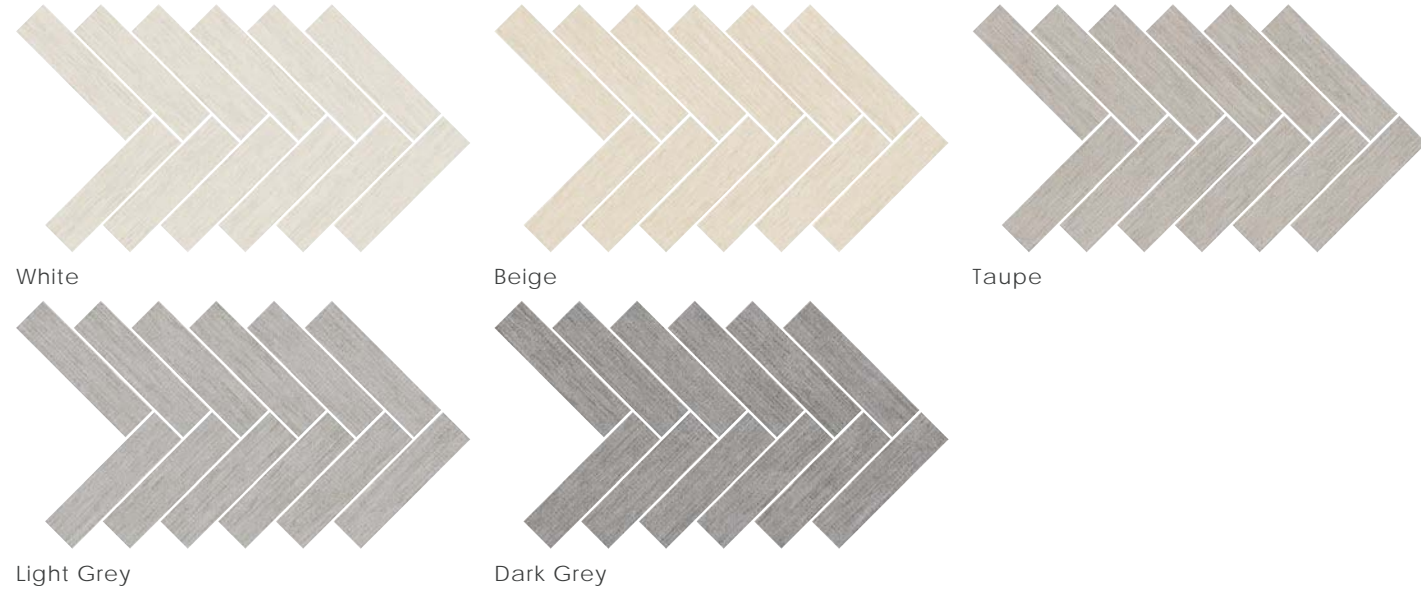

HOBBY

Hobby porcelain tile exhibits the influence of opulent textiles that offer a sensory experience akin to woven materials. Its surface pattern, with its clever use of diagonal lines, conjures the classic appearance of a herringbone textile. Warm, neutral tones define interior spaces with sophisticated intricacy.

It introduces a novel sense of vibrancy, softened by a surface that wraps you in a cocoon of coziness and warmth.

Mosaics

Herringbone Mosaic on 10"x24"x9mm Sheet Natural | This product is sold at six pieces per carton with three equal parts of A & B.

2"x2" Basketweave Mosaic on 12"x12"x9mm Sheet Natural

Color•Size•Finish Matrix

Color — Size & Thickness	White	Beige	Taupe	Light Grey	Dark Grey
8"x24"x9mm	Natural	Natural	Natural	Natural	Natural
12"x24"x9mm	Natural	Natural	Natural	Natural	Natural
24"x24"x9mm	Natural	Natural	Natural	Natural	Natural
Bullnose 3.125"x12"x9mm	Natural	Natural	Natural	Natural	Natural
					

Chart indicates available size, color, finish and thickness options. Shaded block indicates not available. Sizing is nominal for field tile, trims, and decors.

creative
materials
corporation

HOBBY

Inspired by luxurious textiles.