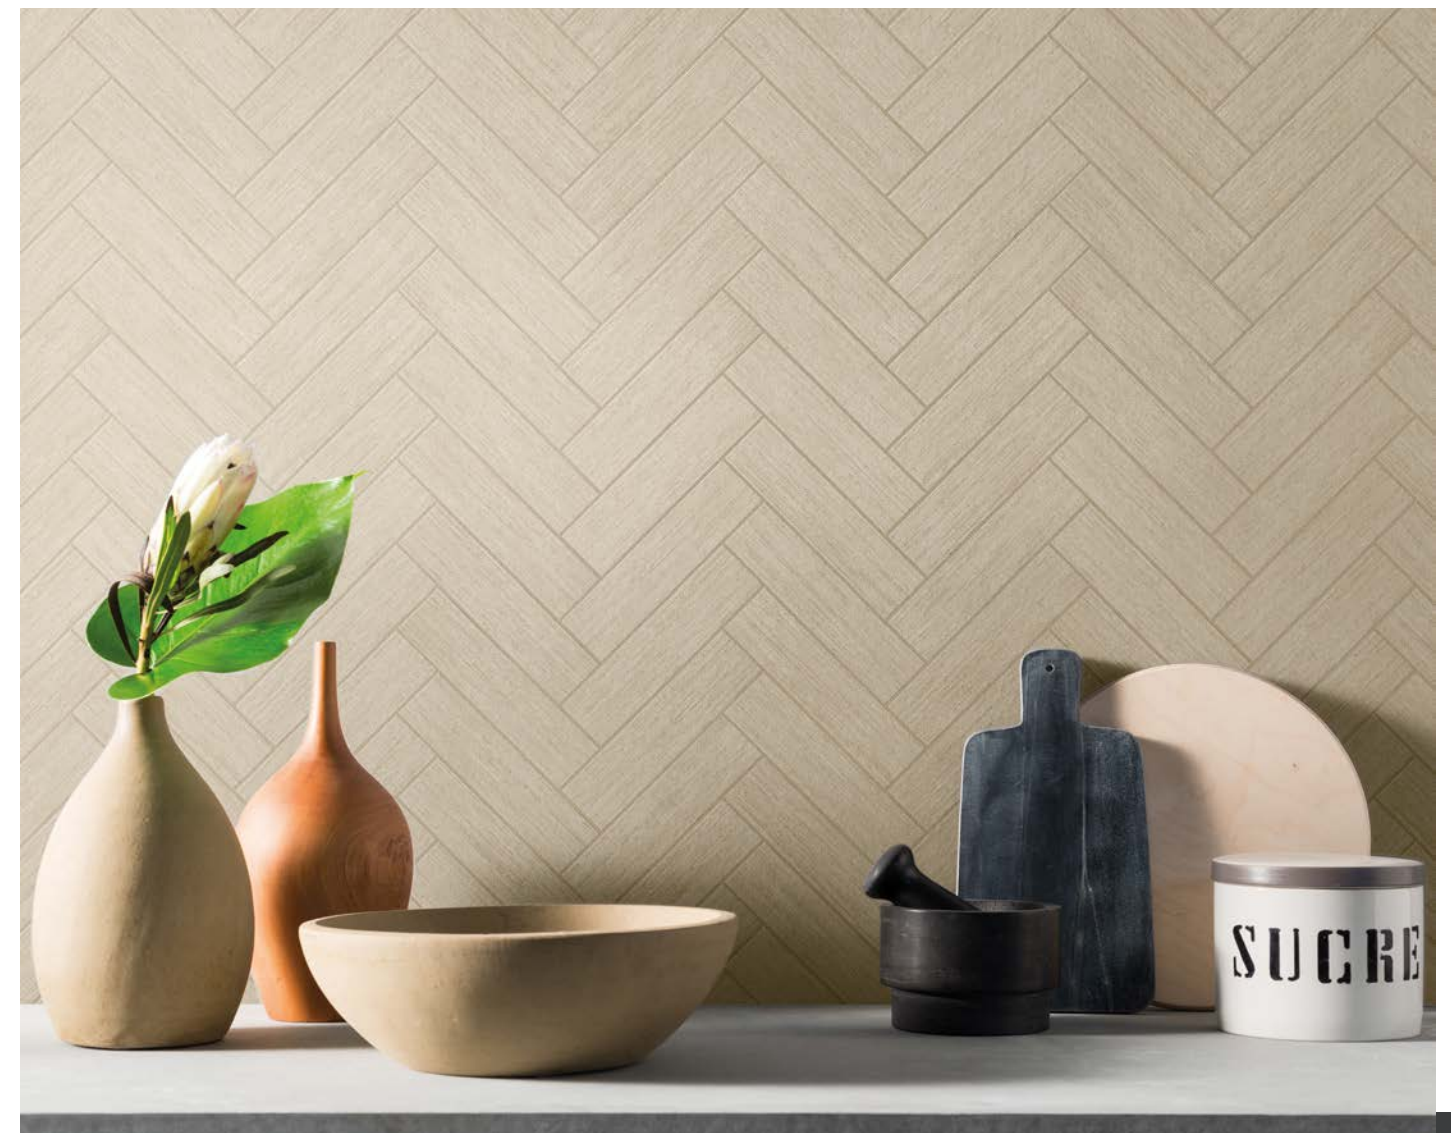

HOBBY

Hobby porcelain tile exhibits the influence of opulent textiles that offer a sensory experience akin to woven materials. Its surface pattern, with its clever use of diagonal lines, conjures the classic appearance of a herringbone textile. Warm, neutral tones define interior spaces with sophisticated intricacy.

It introduces a novel sense of vibrancy, softened by a surface that wraps you in a cocoon of coziness and warmth.

Mosaics

Herringbone Mosaic on 10"x24"x9mm Sheet Natural | This product is sold at six pieces per carton with three equal parts of A & B.

Chart indicates available size, color, finish and thickness options. Shaded block indicates not available. Sizing is nominal for field tile, trims, and decors.

creative
materials
corporation

HOBBY

Inspired by luxurious textiles.