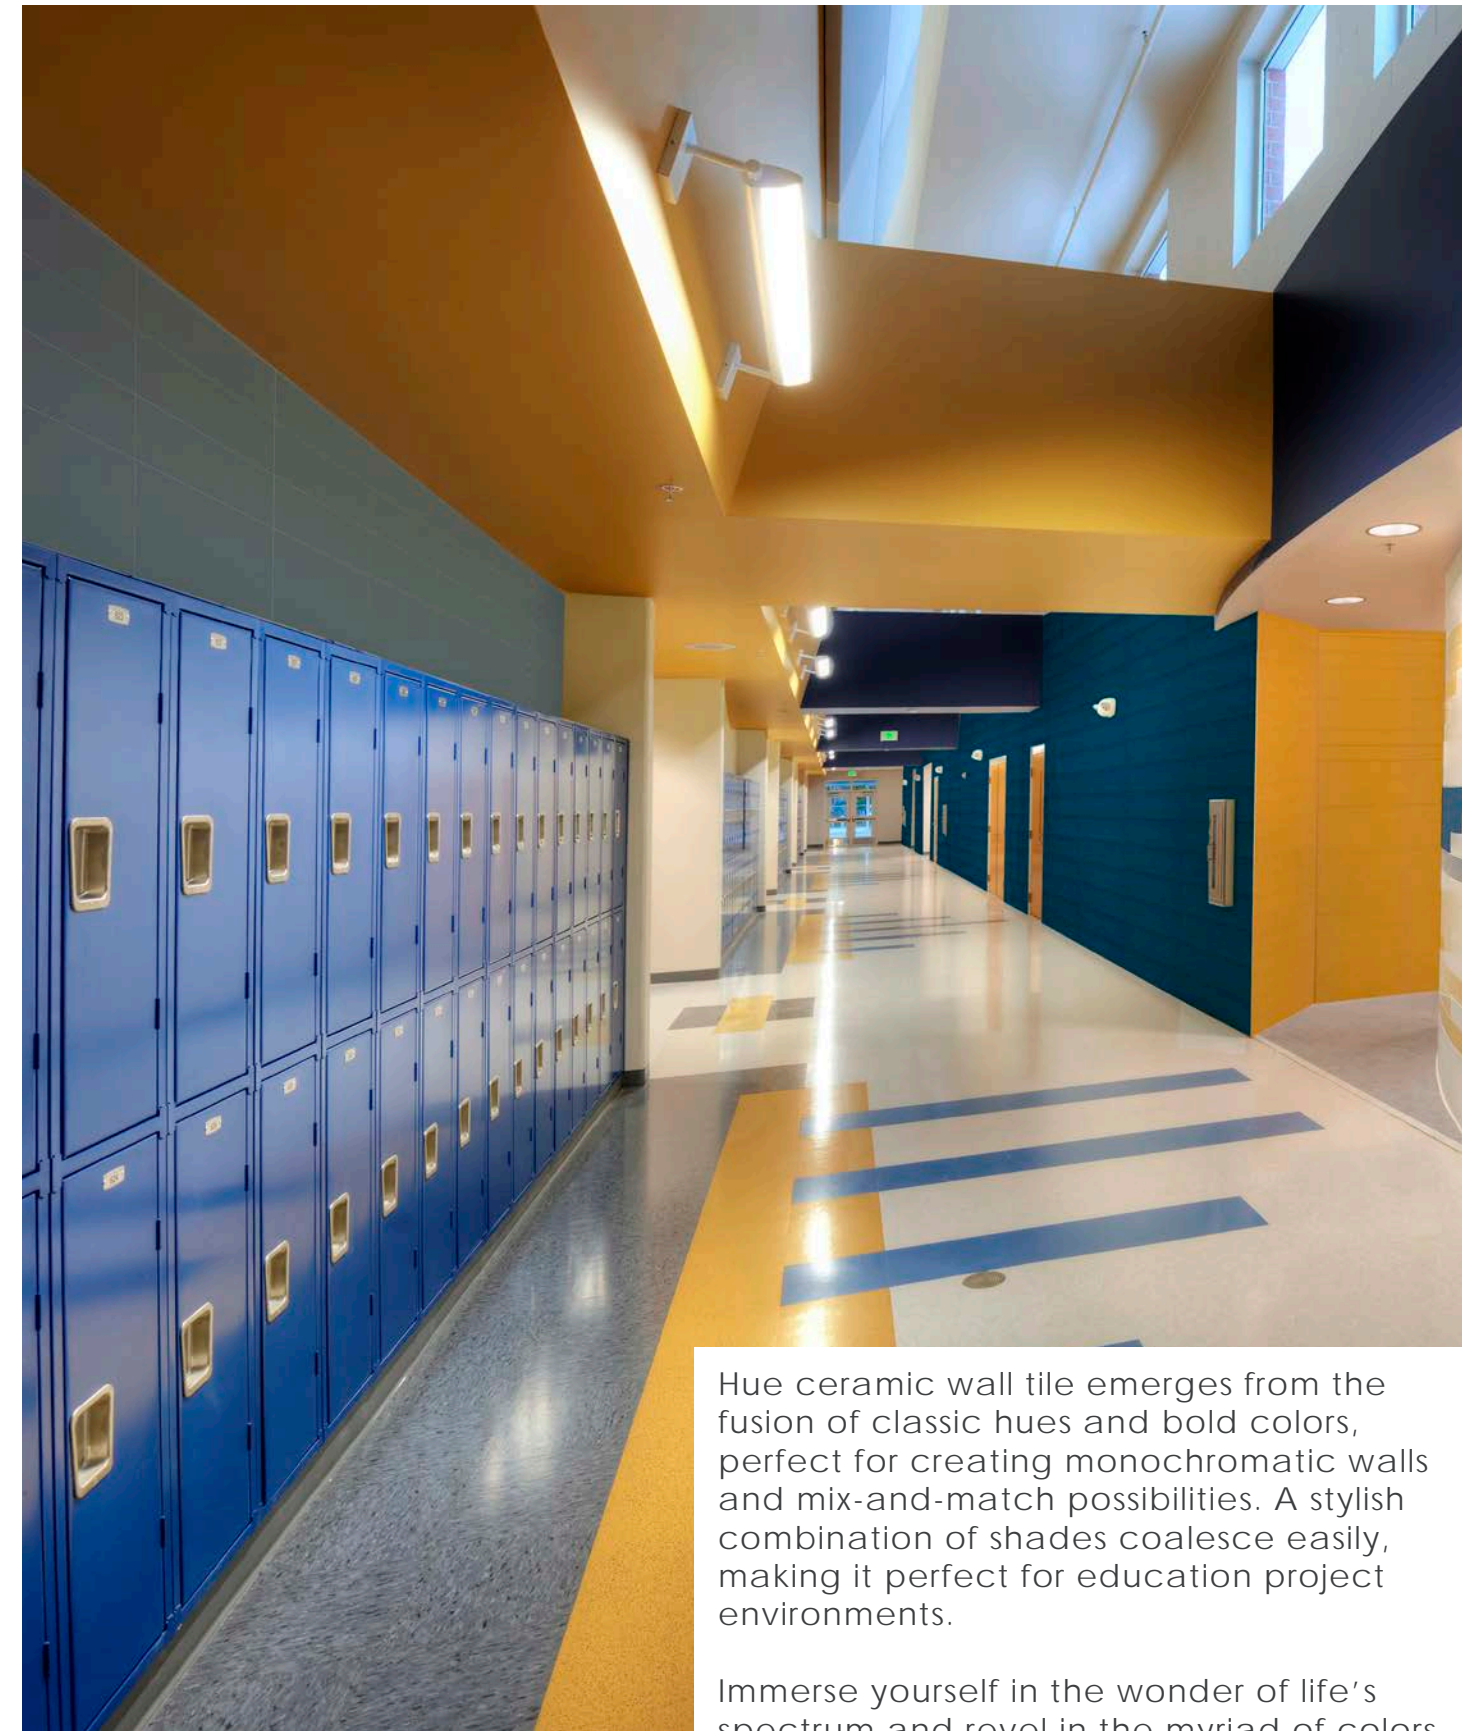

HUE

Hue ceramic wall tile emerges from the fusion of classic hues and bold colors, perfect for creating monochromatic walls and mix-and-match possibilities. A stylish combination of shades coalesce easily, making it perfect for education project environments.