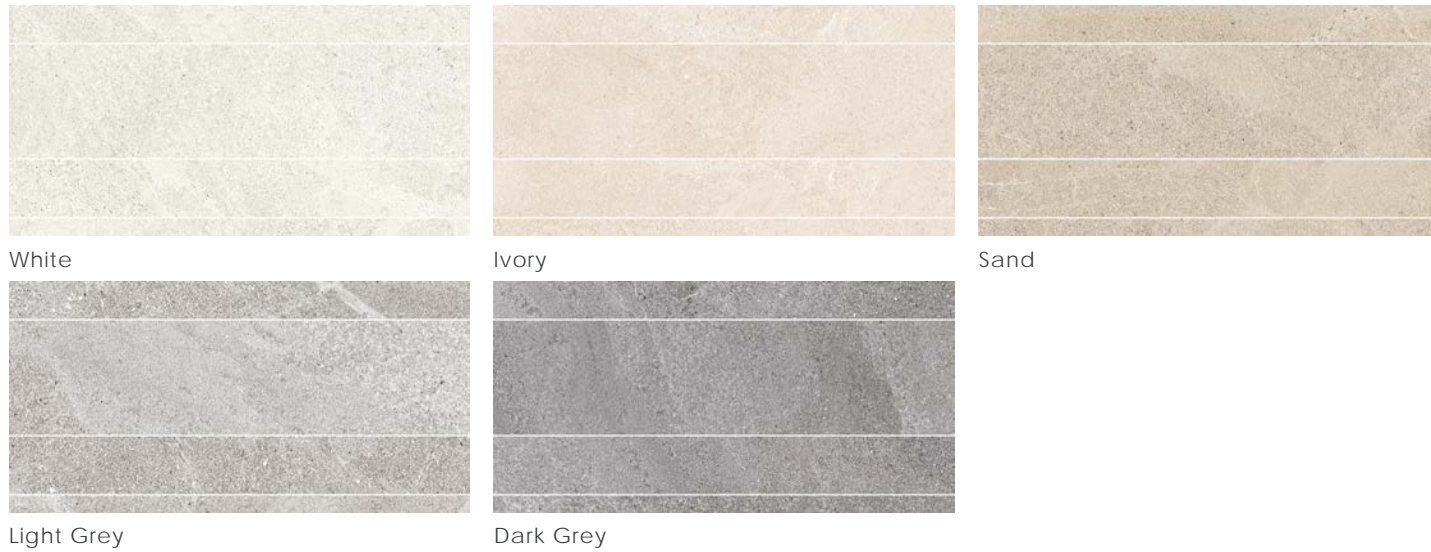

LAGOM

Lagom porcelain tile combines several natural stone looks into a comprehensive collection of strikingly beautiful colors. The merging of delicate marbling, fine particles, and granular textures epitomizes the Nordic aesthetic. This palette is a testament to the minimalist ethos, providing a serene backdrop that beautifully complements any interior design.

Perfect for creating an atmosphere of refined tranquility, promising durability, and timeless style, perfectly complemented by mosaic options, sure to inspire.

White + White Random Strip Mosaic

Ivory

Mosaics

Random Strip Mosaic on 12"x24"x10mm Sheet Honed | Two Faces

Versailles Mosaic on 12"x12"x10mm Sheet Honed

Color•Size•Finish Matrix

Color — Size & Thickness	White	Ivory	Sand	Light Grey	Dark Grey
12" x 24" x 9mm Matte Honed	Matte Honed	Matte Honed	Matte Honed	Matte Honed	Matte Honed
16" x 32" x 9mm Honed			Honed	Honed	Honed
24" x 24" x 9mm Matte Honed	Matte Honed	Matte Honed	Matte Honed	Matte Honed	Matte Honed
32" x 32" x 9mm Honed			Honed	Honed	Honed
24" x 48" x 9mm Grip Honed	Grip Honed	Grip Honed	Grip Honed	Grip Honed	Grip Honed
48" x 48" x 9mm Grip Honed	Grip Honed	Grip Honed	Grip Honed	Grip Honed	Grip Honed
Bullnose 3" x 24" x 9mm	Honed	Honed	Honed	Honed	Honed
					
Bullnose 3" x 32" x 9mm	Honed		Honed	Honed	Honed
					

Chart indicates available size, color, finish and thickness options. Shaded block indicates not available. Sizing is nominal for field tile, trims, and decors.

creative
materials
corporation

LAGOM

A novel combination of stone materials.