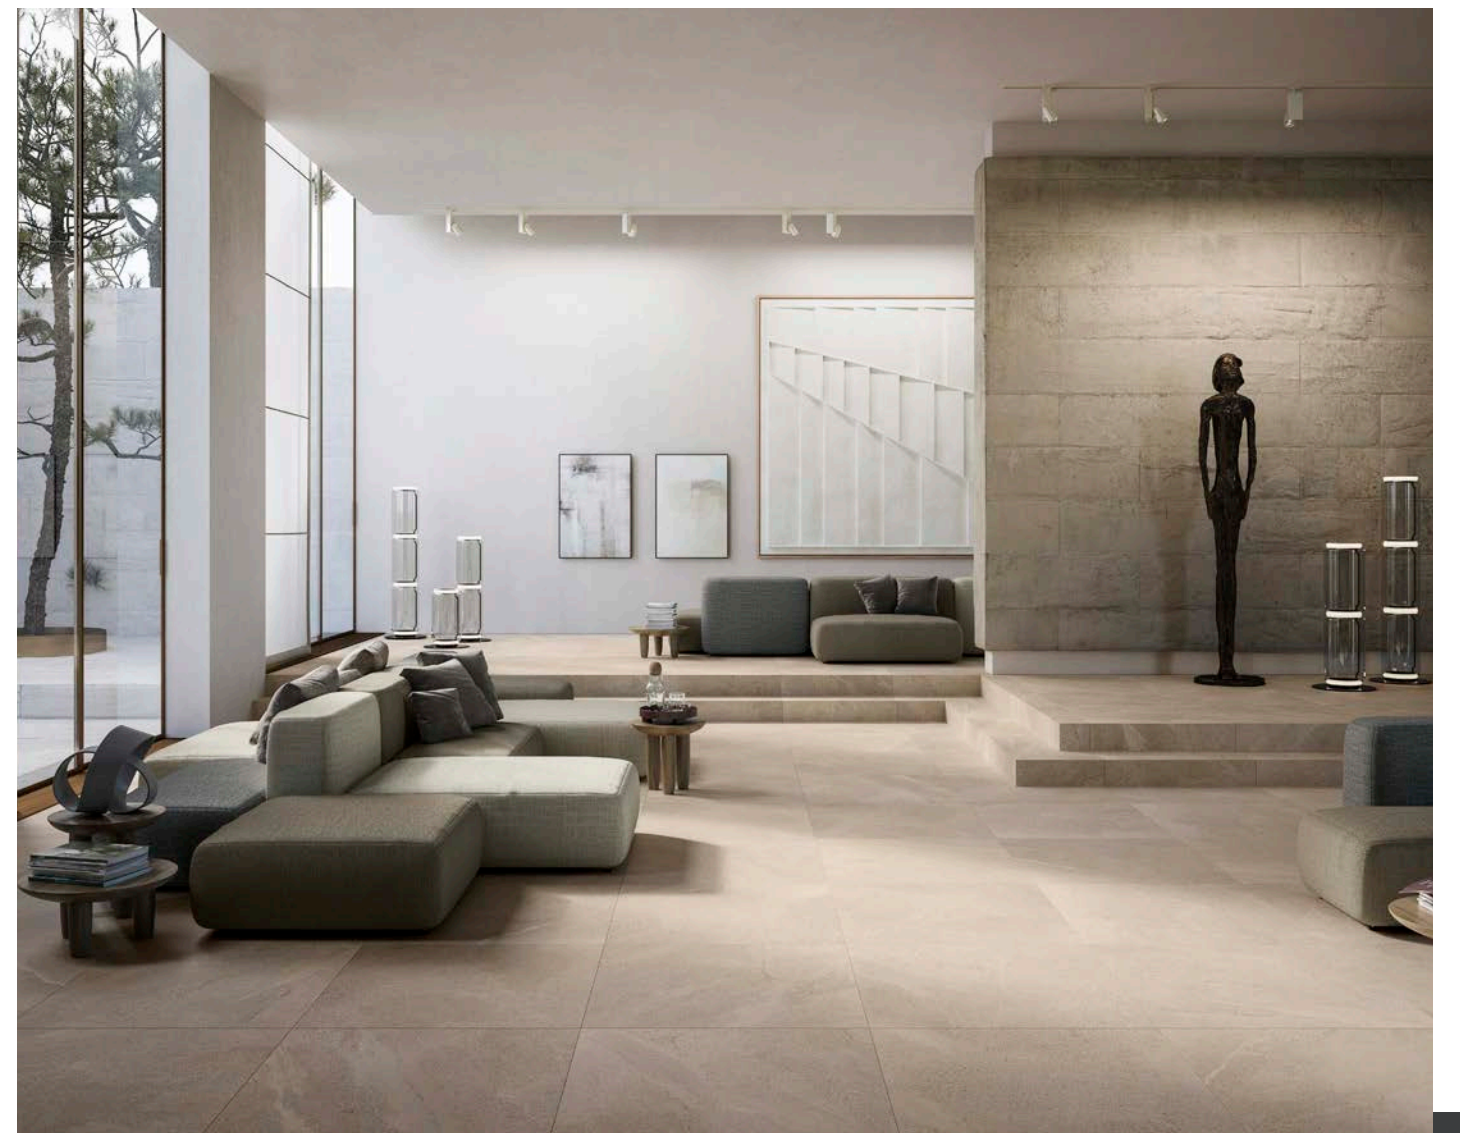

LAGOM

Lagom porcelain tile combines several natural stone looks into a comprehensive collection of strikingly beautiful colors. The merging of delicate marbling, fine particles, and granular textures epitomizes the Nordic aesthetic. This palette is a testament to the minimalist ethos, providing a serene backdrop that beautifully complements any interior design.

Perfect for creating an atmosphere of refined tranquility, promising durability, and timeless style, perfectly complemented by mosaic options, sure to inspire.

White + White Random Strip Mosaic

Ivory

Mosaics

Random Strip Mosaic on 12"x24"x10mm Sheet Honed | Two Faces

Versailles Mosaic on 12"x12"x10mm Sheet Honed

Color•Size•Finish Matrix

Color — Size & Thickness	White	Ivory	Sand	Light Grey	Dark Grey
12" x 24" x 9mm Matte Honed	Matte Honed	Matte Honed	Matte Honed	Matte Honed	Matte Honed
16" x 32" x 9mm Honed			Honed	Honed	Honed
24" x 24" x 9mm Matte Honed	Matte Honed	Matte Honed	Matte Honed	Matte Honed	Matte Honed
32" x 32" x 9mm Honed			Honed	Honed	Honed
24" x 48" x 9mm Grip Honed	Grip Honed	Grip Honed	Grip Honed	Grip Honed	Grip Honed
48" x 48" x 9mm Grip Honed	Grip Honed	Grip Honed	Grip Honed	Grip Honed	Grip Honed
Bullnose 3" x 24" x 9mm	Honed	Honed	Honed	Honed	Honed
					
Bullnose 3" x 32" x 9mm	Honed		Honed	Honed	Honed
					