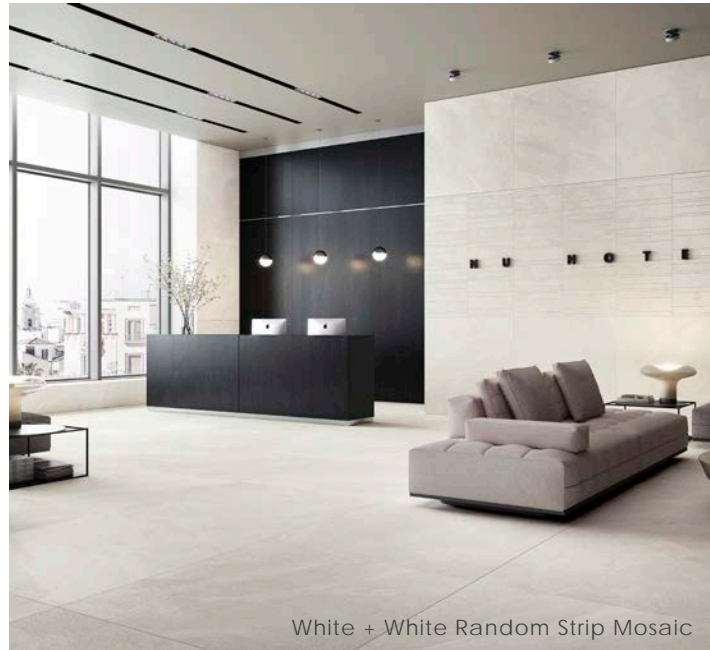

LAGOM

Lagom porcelain tile combines several natural stone looks into a comprehensive collection of strikingly beautiful colors. The merging of delicate marbling, fine particles, and granular textures epitomizes the Nordic aesthetic. This palette is a testament to the minimalist ethos, providing a serene backdrop that beautifully complements any interior design.

Perfect for creating an atmosphere of refined tranquility, promising durability, and timeless style, perfectly complemented by mosaic options, sure to inspire.

White + White Random Strip Mosaic

Ivory

Mosaics

Random Strip Mosaic on 12"x24"x10mm Sheet Honed | Two Faces

Versailles Mosaic on 12"x12"x10mm Sheet Honed

Color•Size•Finish Matrix

Color — Size & Thickness	White	Ivory	Sand	Light Grey	Dark Grey
12" x 24" x 9mm Matte Honed	Matte Honed	Matte Honed	Matte Honed	Matte Honed	Matte Honed
16" x 32" x 9mm Honed			Honed	Honed	Honed
24" x 24" x 9mm Matte Honed	Matte Honed	Matte Honed	Matte Honed	Matte Honed	Matte Honed
32" x 32" x 9mm Honed			Honed	Honed	Honed
24" x 48" x 9mm Grip Honed	Grip Honed	Grip Honed	Grip Honed	Grip Honed	Grip Honed
48" x 48" x 9mm Grip Honed	Grip Honed	Grip Honed	Grip Honed	Grip Honed	Grip Honed
Bullnose 3" x 24" x 9mm	Honed	Honed	Honed	Honed	Honed
					
Bullnose 3" x 32" x 9mm	Honed		Honed	Honed	Honed
					