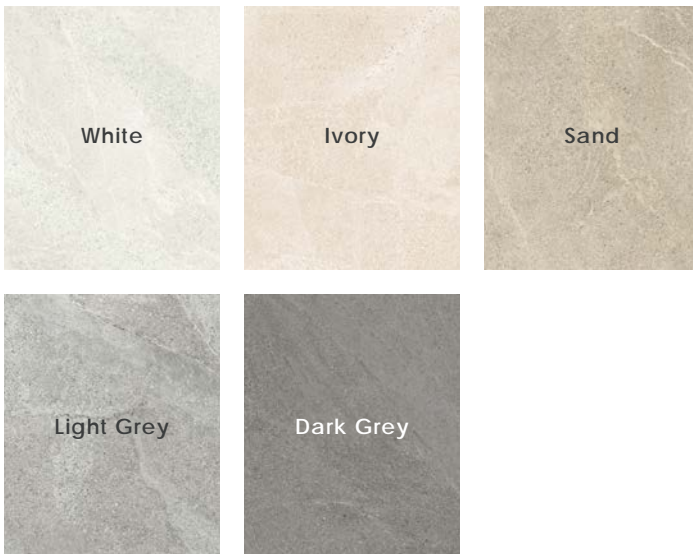

Description

Lagom porcelain tile combines several natural stone looks into a comprehensive collection of strikingly beautiful colors. The merging of delicate marbling, fine particles, and granular textures epitomizes the Nordic aesthetic. This palette is a testament to the minimalist ethos.

Colors

Sizes

Paver options available.

Contact info@creativematerialscorp.com or your consultant for more information.

Finish & Thickness

Grip, Matte, Honed | 9mm
Finish varies per size and color –
Refer to Color•Size•Finish Matrix

Body Type	Shade Variation
Unglazed Porcelain	V3

White + White Random Strip Mosaic

Ivory

Mosaics

Random Strip Mosaic on 12"x24"x10mm Sheet Honed | Two Faces

White

Ivory

Sand

Light Grey

Dark Grey

Versailles Mosaic on 12"x12"x10mm Sheet Honed

White

Ivory

Sand

Light Grey

Dark Grey