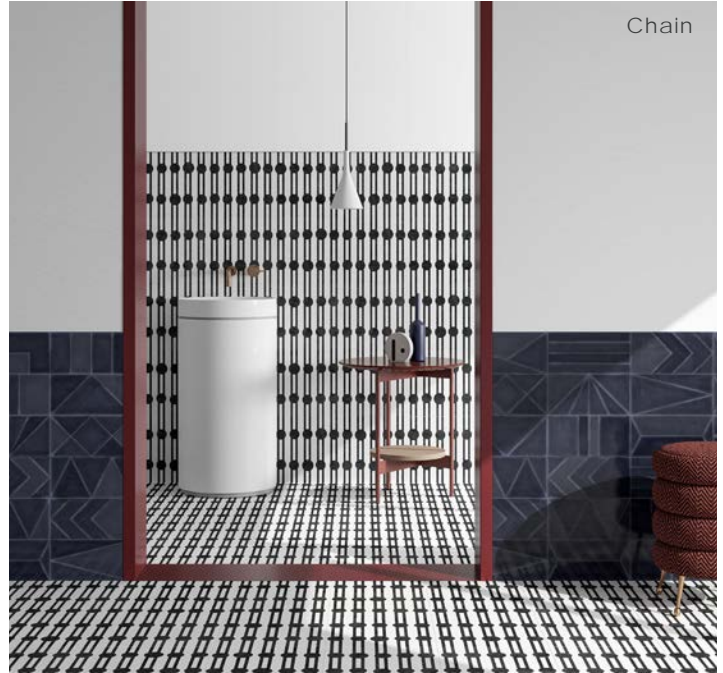

Geometric

Description

Modern Patchwork porcelain tile encompasses a meticulously curated assortment of creative geometric patterns in a trend-worthy color palette. Create repetitious and harmonious visual rhythms for commercial designs. Prepare to transform any space into a statement of elegant eclecticism.

Natural | 10mm

Finish varies per size and color –
Refer to Color•Size•Finish Matrix

Lead Time

8-10 Weeks

Location

Spain

Mosaic

2" x 2" Mosaic on 12" x 12" x 10mm Sheet Natural

White

MODERN PATCHWORK

creative
materials
corporation

Color•Size•Finish Matrix

Color — Size & Thickness					
	White	Diamond	Picket	Chain	Geometric
12"x12"x10mm	Natural	Natural	Natural	Natural	Natural

Chart indicates available size, color, finish and thickness options. Shaded block indicates not available. Sizing is nominal for field tile, trims, and decors.