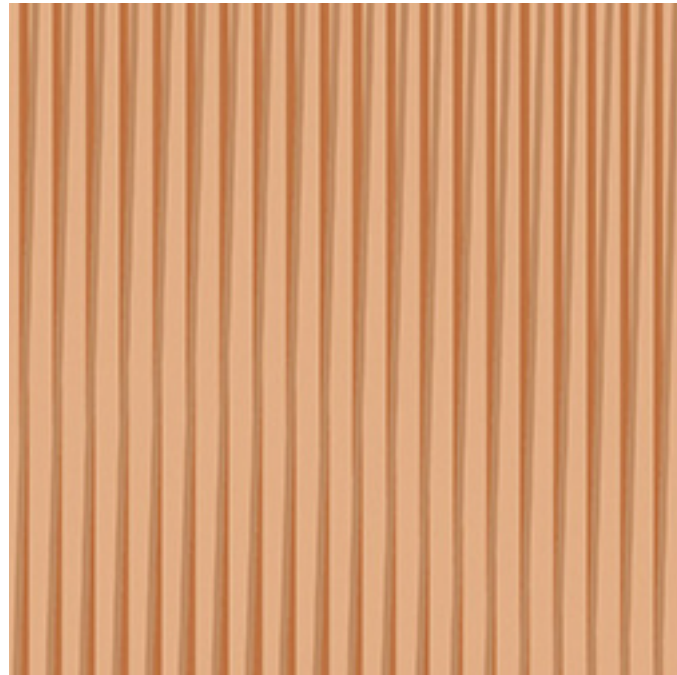

PULSATION GAUGED PORCELAIN

Pulsation Gauged Porcelain embraces shading, infusing design with a limitless visual dynamism. It generates a one-of-a-kind optical illusion, resulting in delicate, softly shaded backdrops that instill surfaces with graceful vibrancy. This intricate effect emerges from the interaction of two overlapping, slightly shifted grids, further enriched by blending three colors to attain each unique nuance.

PULSATION GAUGED PORCELAIN

An optical illusion that produces gentle, softly shaded backdrops.

creative materials corporation