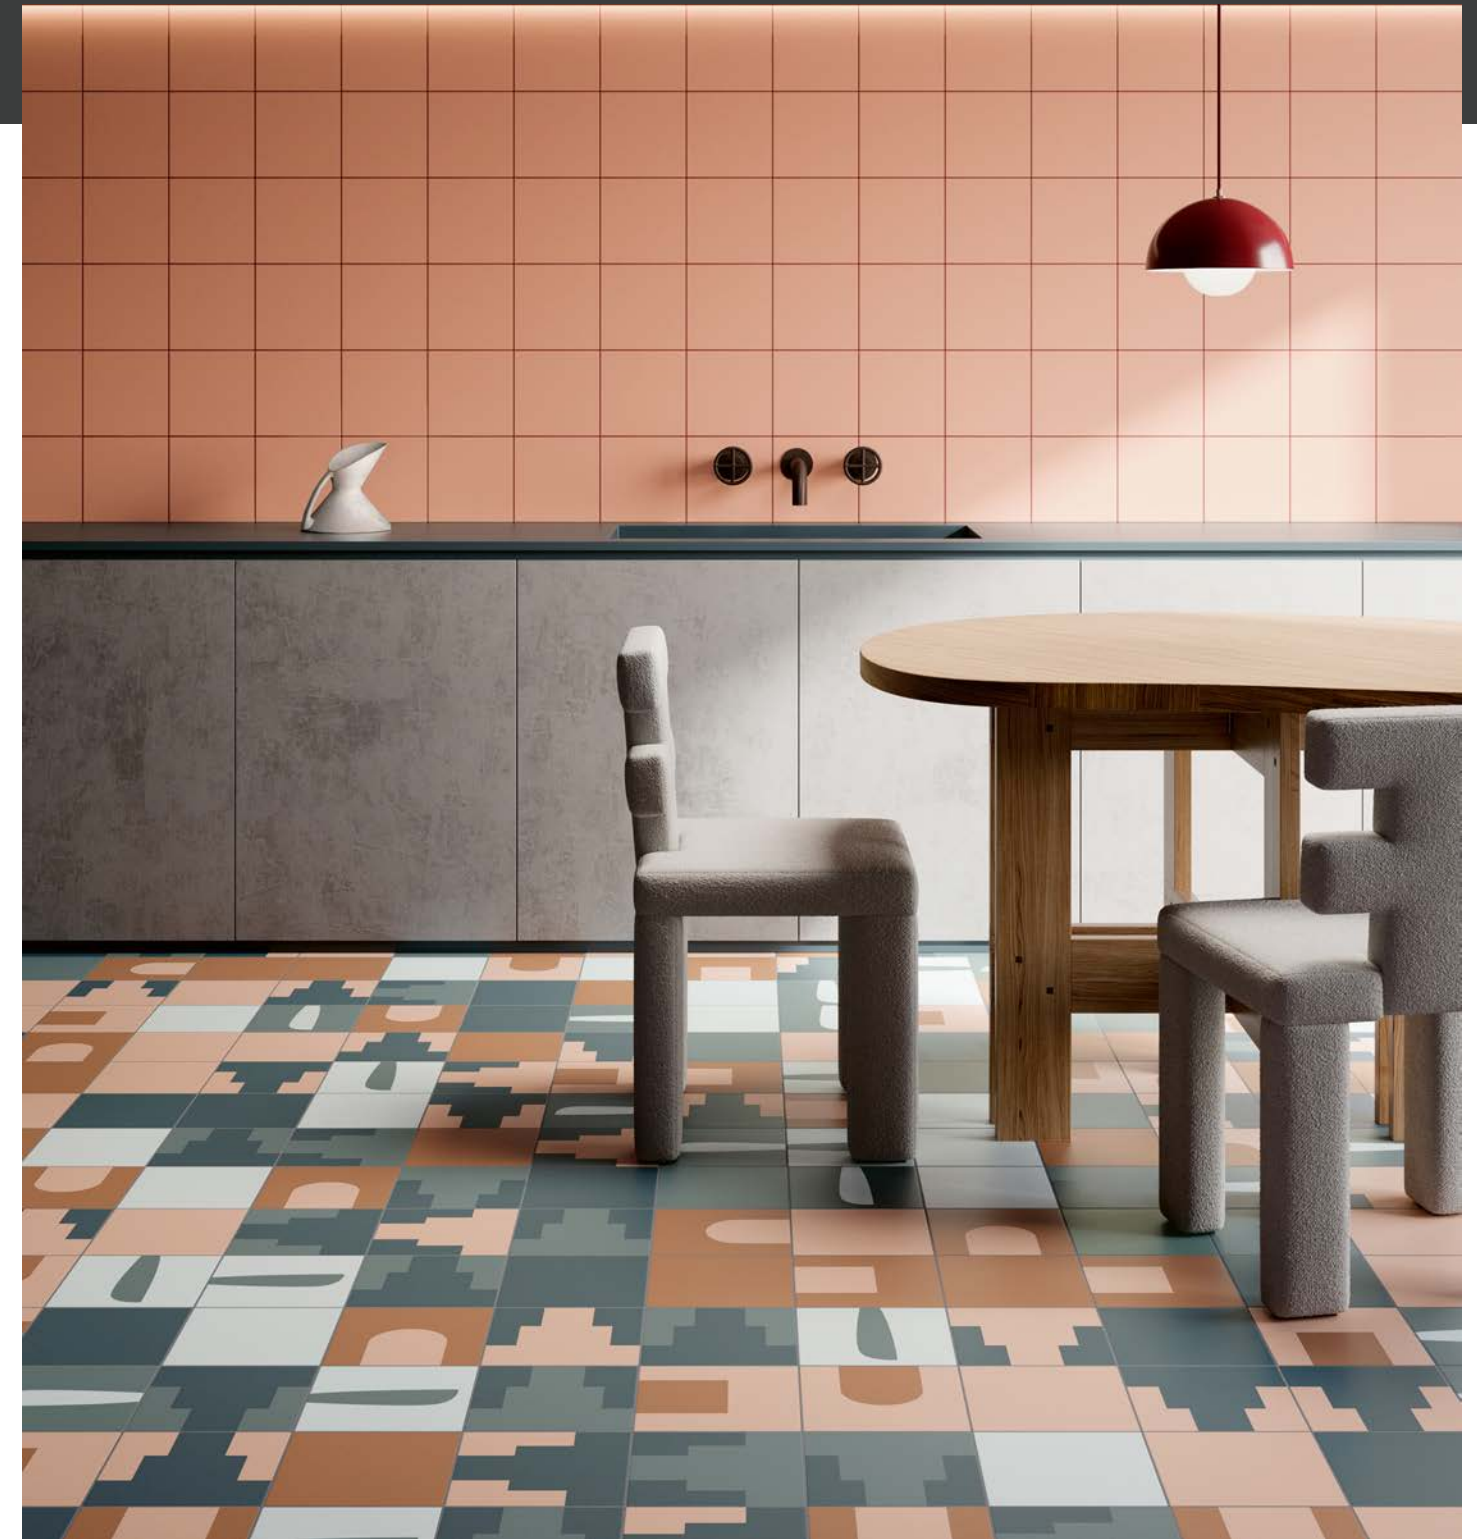

SOLID & VOID

creative
materials
corporation

Color•Size•Finish Matrix

Color — Size & Thickness					
	Mint	Turquoise	Teal	Blush	Terracotta
8"x8"x10mm	Matte	Matte	Matte	Matte	Matte

Color — Size & Thickness				
	Terracotta Dome	Blush Dome	Terracotta Square	Blush Square
8"x8"x10mm	Matte	Matte	Matte	Matte

Color — Size & Thickness				
	Blush	Blush Inverse	Turquoise	Turquoise Inverse
8"x8"x10mm	Matte	Matte	Matte	Matte

Color — Size & Thickness		
	Mint Gorge	Teal Gorge
8"x8"x10mm	Matte	Matte

Chart indicates available size, color, finish and thickness options. Shaded block indicates not available. Sizing is nominal for field tile, trims, and decors.

SOLID & VOID

Drawing inspiration from nature, architecture, and art, the approach involves an innovative use of positive and negative space.