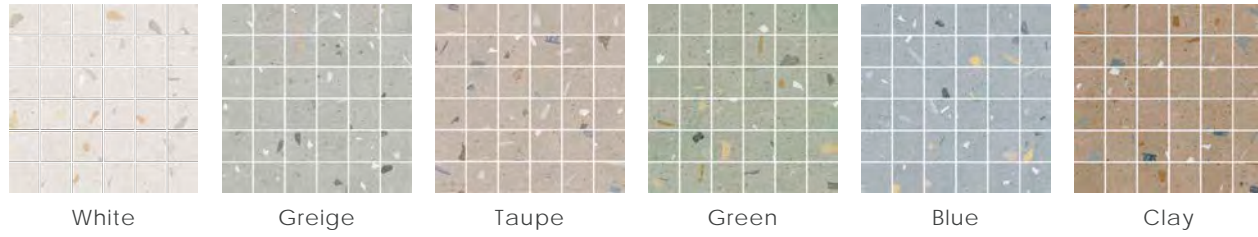

Mosaic

2"x2" Mosaic on 12"x12"x9mm Sheet Matte | Porcelain

Color•Size•Finish Matrix

Color — Size & Thickness	White	Greige	Taupe	Green	Blue	Clay
Porcelain						
8" x 8" x 8mm	Matte	Matte	Matte	Matte	Matte	Matte
24" x 24" x 8.8mm	Matte	Matte	Matte	Matte	Matte	Matte
24" x 48" x 11mm	Matte	Matte	Matte	Matte	Matte	Matte
32" x 32" x 10mm	Matte	Matte	Matte	Matte	Matte	Matte

Color — Size & Thickness	Micro White	White	Greige	Taupe	Green	Blue	Clay
Ceramic							
12.6" x 39" x 11mm	Matte	Matte	Matte	Matte	Matte	Matte	Matte

Chart indicates available size, color, finish and thickness options. Shaded block indicates not available. Sizing is nominal for field tile, trims, and decors.