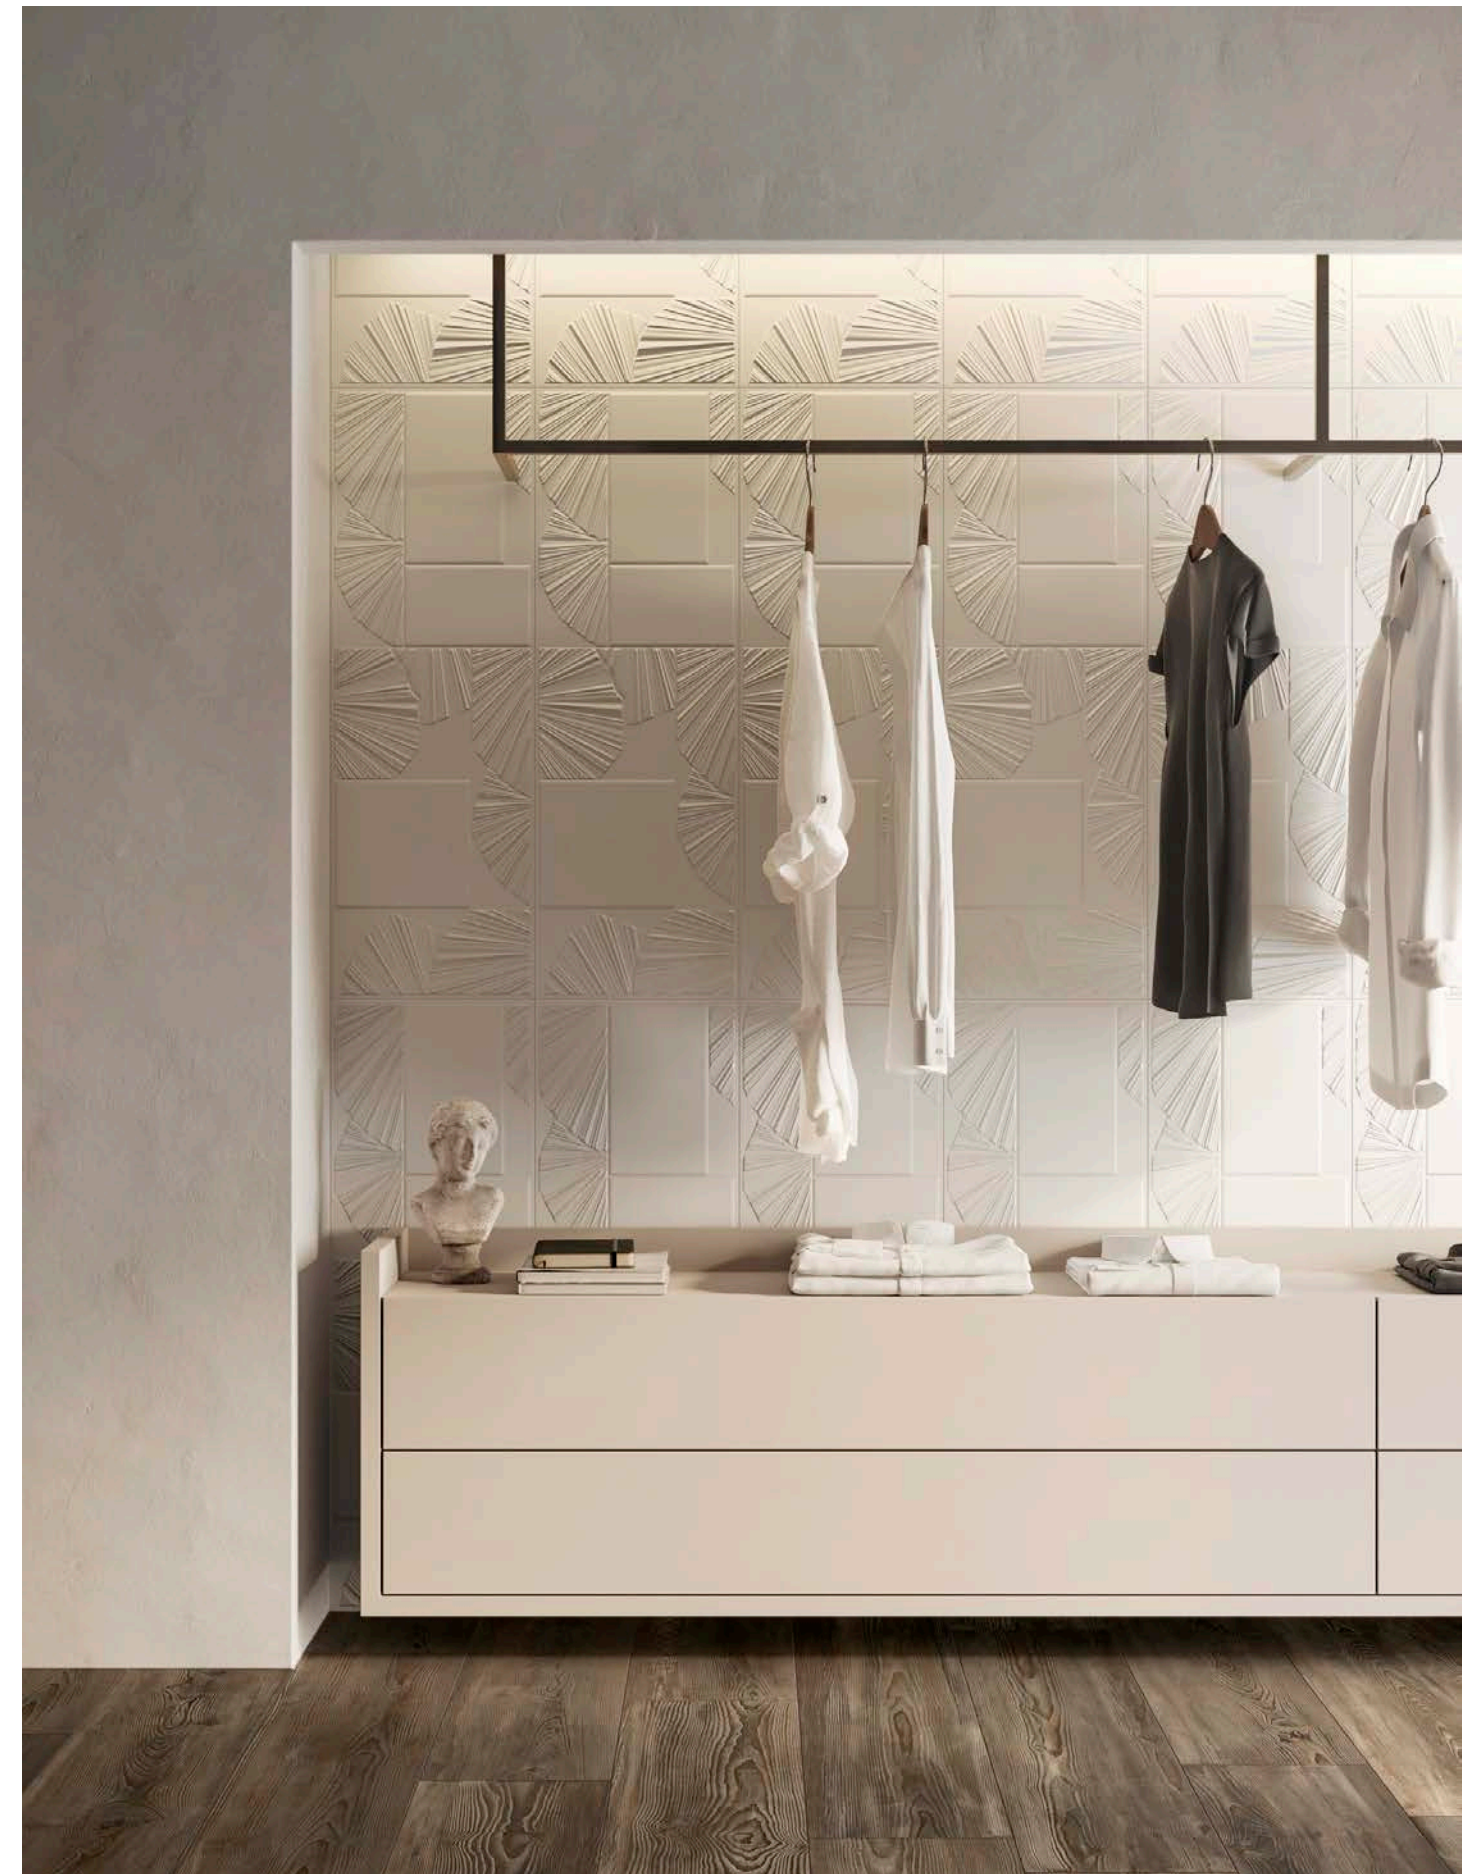

# TACTILITY

Contemporary minimalism.

Tactility ceramic wall tile embodies the genuine allure of material textures that oscillate between high and low reliefs, creating a mesmerizing rhythm you won't take your eyes off. Its singular hue forges novel planes marked by depth, gentle undulations, and symmetrical designs. The range is designed to blend timeless elegance with contemporary twists, resulting in a truly unique concept.