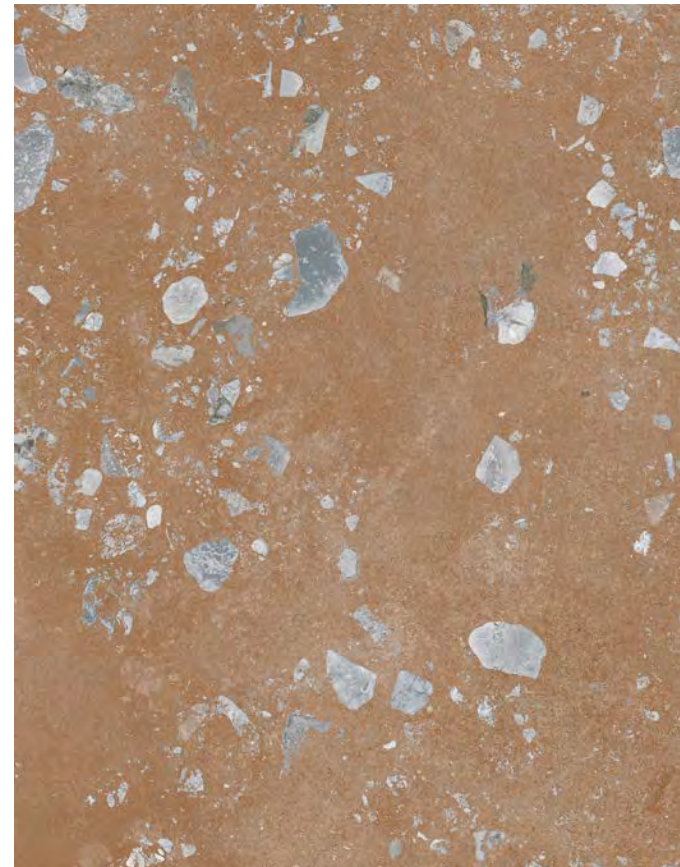

TERRAFUSION

A transformative scene of harmonized contemporary aesthetics and the raw beauty of natural elements.

TerraFusion porcelain tiles harmonize with your distinctive essence by providing adaptable design elements that connect with your deepest emotions. The raw and contemporary aesthetics seamlessly blend to create a material that adapts, resulting in a one-of-a-kind fusion.

Exploration of Materiality

The irregular shapes of the pebbles create a playful and organic feel, while the matching background hues ensure that the overall effect is cohesive and visually appealing. The formed decor takes this concept one step further, adding a touch of freshness to the classic look of cast concrete. The granular inclusions and uneven streaks give the concrete depth and texture, allowing it to stand out from plain, boring surfaces.

Chart indicates available size, color, finish and thickness options. Shaded block indicates not available. Sizing is nominal for field tile, trims, and decors.

Color•Size•Finish Matrix

Color — Size & Thickness	White			Beige			Terracotta			Light Grey			Grey			Dark Grey		
	White	White Pebbles	White Formed	Beige	Beige Pebbles	Beige Formed	Terracotta	Terracotta Pebbles	Terracotta Formed	Light Grey	Light Grey Pebbles	Light Grey Formed	Grey	Grey Pebbles	Grey Formed	Dark Grey	Dark Grey Pebbles	Dark Grey Formed
Stairtread With Mitered Edge 6"x12"x10mm 				Natural			Natural			Natural								
Stairtread 13"x24"x8.5mm 	Natural			Natural			Natural			Natural			Natural			Natural		
Stairtread Corner Left or Right 13"x24"x8.5mm 	Natural			Natural			Natural			Natural			Natural			Natural		
Stairtread 13"x48"x8.5mm 	Natural			Natural			Natural			Natural			Natural			Natural		
Stairtread Corner Left or Right 13"x48"x8.5mm 																		

The perfect blend of old and new is embodied in this concrete effect, creating a versatile material that transforms with the seasons.