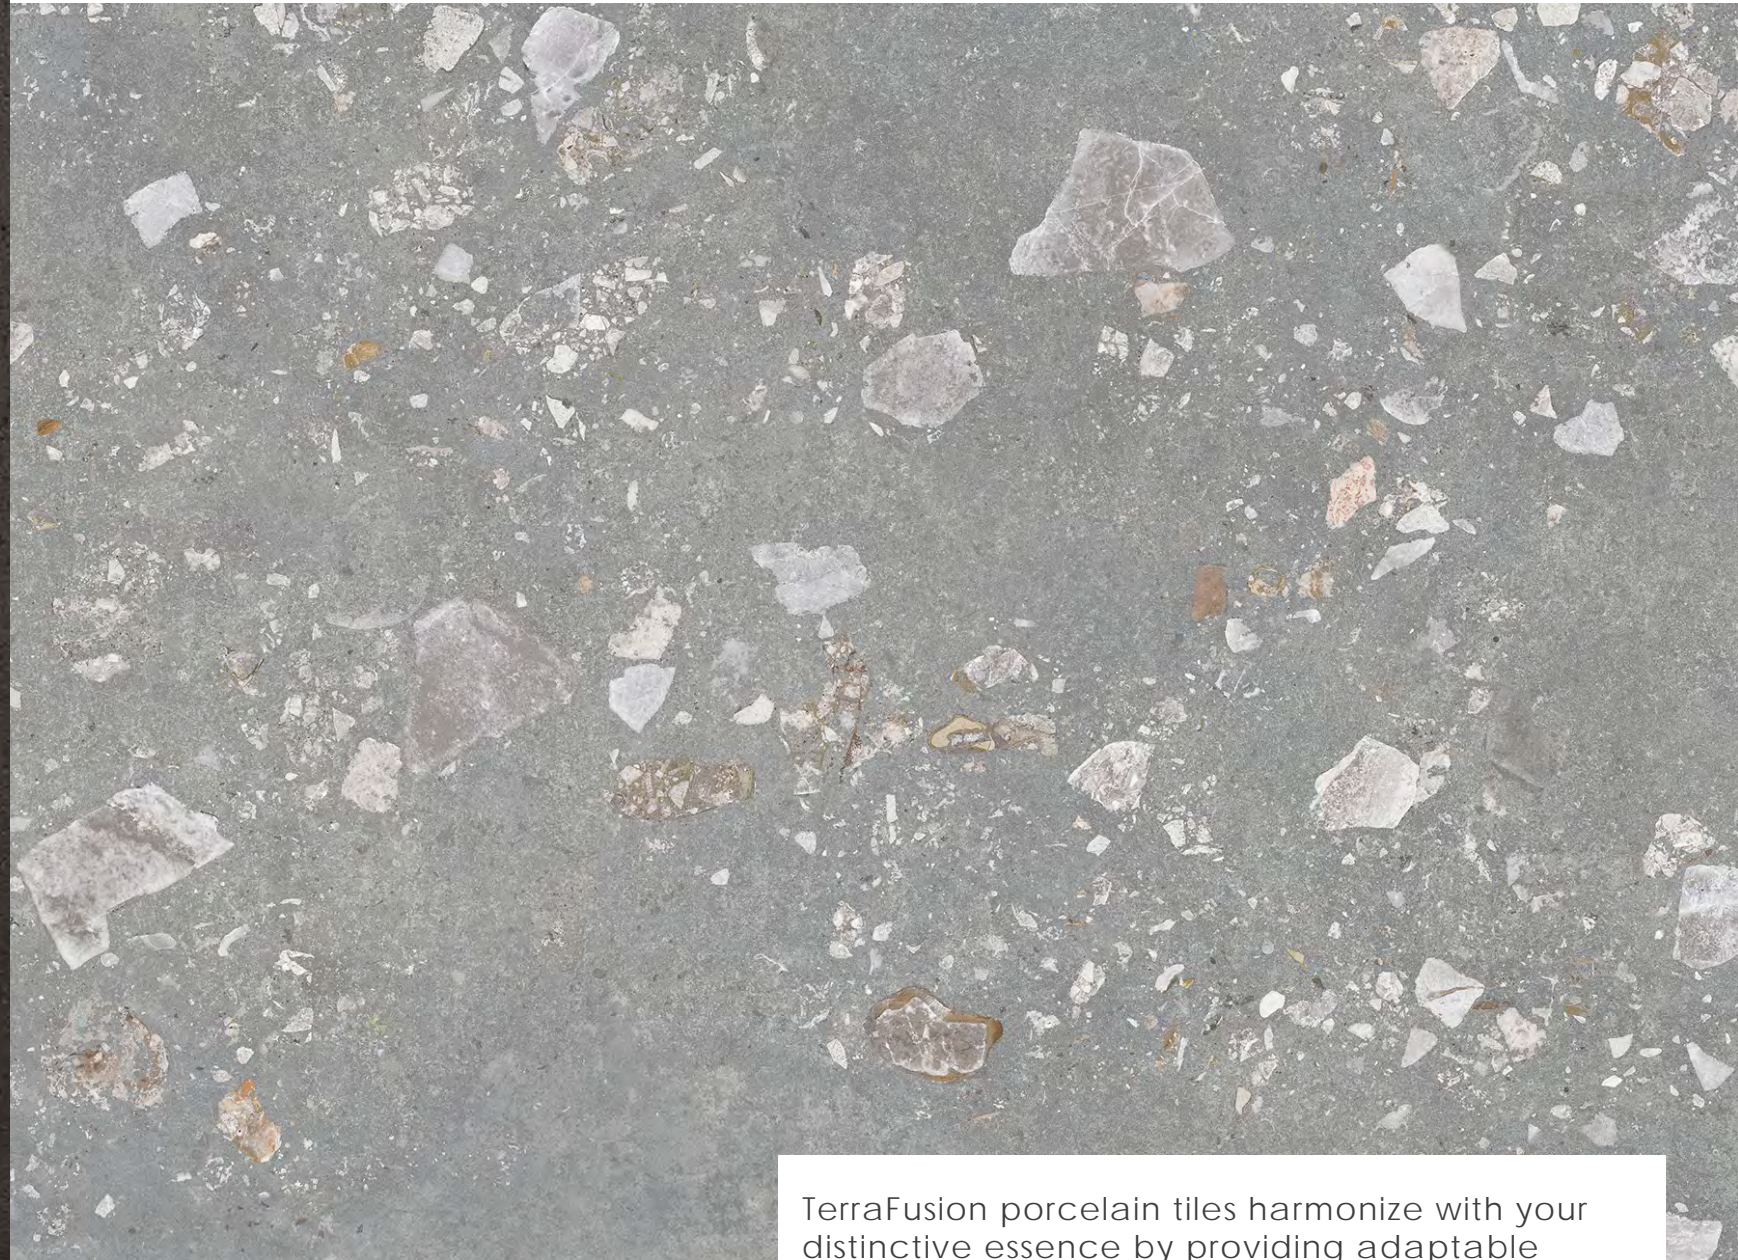

TERRAFUSION

A transformative scene of harmonized contemporary aesthetics and the raw beauty of natural elements.

TerraFusion porcelain tiles harmonize with your distinctive essence by providing adaptable design elements that connect with your deepest emotions. The raw and contemporary aesthetics seamlessly blend to create a material that adapts, resulting in a one-of-a-kind fusion.

Exploration of Materiality

The irregular shapes of the pebbles create a playful and organic feel, while the matching background hues ensure that the overall effect is cohesive and visually appealing. The formed decor takes this concept one step further, adding a touch of freshness to the classic look of cast concrete. The granular inclusions and uneven streaks give the concrete depth and texture, allowing it to stand out from plain, boring surfaces.

Chart indicates available size, color, finish and thickness options. Shaded block indicates not available. Sizing is nominal for field tile, trims, and decors.

Color•Size•Finish Matrix

Color — Size & Thickness	White			Beige			Terracotta			Light Grey			Grey			Dark Grey		
	White	White Pebbles	White Formed	Beige	Beige Pebbles	Beige Formed	Terracotta	Terracotta Pebbles	Terracotta Formed	Light Grey	Light Grey Pebbles	Light Grey Formed	Grey	Grey Pebbles	Grey Formed	Dark Grey	Dark Grey Pebbles	Dark Grey Formed
Stairtread With Mitered Edge 6"x12"x10mm 				Natural			Natural			Natural								
Stairtread 13"x24"x8.5mm 	Natural			Natural			Natural			Natural			Natural			Natural		
Stairtread Corner Left or Right 13"x24"x8.5mm 	Natural			Natural			Natural			Natural			Natural			Natural		
Stairtread 13"x48"x8.5mm 	Natural			Natural			Natural			Natural			Natural			Natural		
Stairtread Corner Left or Right 13"x48"x8.5mm 																		

The perfect blend of old and new is embodied in this concrete effect, creating a versatile material that transforms with the seasons.