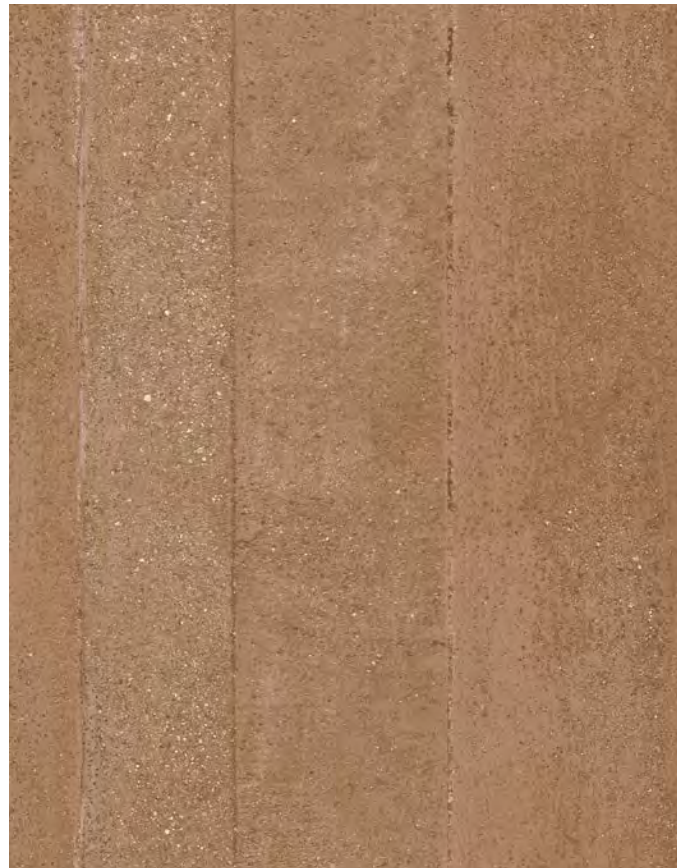

TERRAFUSION

A transformative scene of harmonized contemporary aesthetics and the raw beauty of natural elements.

TerraFusion porcelain tiles harmonize with your distinctive essence by providing adaptable design elements that connect with your deepest emotions. The raw and contemporary aesthetics seamlessly blend to create a material that adapts, resulting in a one-of-a-kind fusion.

Exploration of Materiality

The irregular shapes of the pebbles create a playful and organic feel, while the matching background hues ensure that the overall effect is cohesive and visually appealing. The formed decor takes this concept one step further, adding a touch of freshness to the classic look of cast concrete. The granular inclusions and uneven streaks give the concrete depth and texture, allowing it to stand out from plain, boring surfaces.

Chart indicates available size, color, finish and thickness options. Shaded block indicates not available. Sizing is nominal for field tile, trims, and decors.

Color•Size•Finish Matrix

Color — Size & Thickness	White			Beige			Terracotta			Light Grey			Grey			Dark Grey		
	White	White Pebbles	White Formed	Beige	Beige Pebbles	Beige Formed	Terracotta	Terracotta Pebbles	Terracotta Formed	Light Grey	Light Grey Pebbles	Light Grey Formed	Grey	Grey Pebbles	Grey Formed	Dark Grey	Dark Grey Pebbles	Dark Grey Formed
Stairtread With Mitered Edge 6"x12"x10mm 				Natural			Natural			Natural								
Stairtread 13"x24"x8.5mm 	Natural			Natural			Natural			Natural			Natural			Natural		
Stairtread Corner Left or Right 13"x24"x8.5mm 	Natural			Natural			Natural			Natural			Natural			Natural		
Stairtread 13"x48"x8.5mm 	Natural			Natural			Natural			Natural			Natural			Natural		
Stairtread Corner Left or Right 13"x48"x8.5mm 																		

The perfect blend of old and new is embodied in this concrete effect, creating a versatile material that transforms with the seasons.