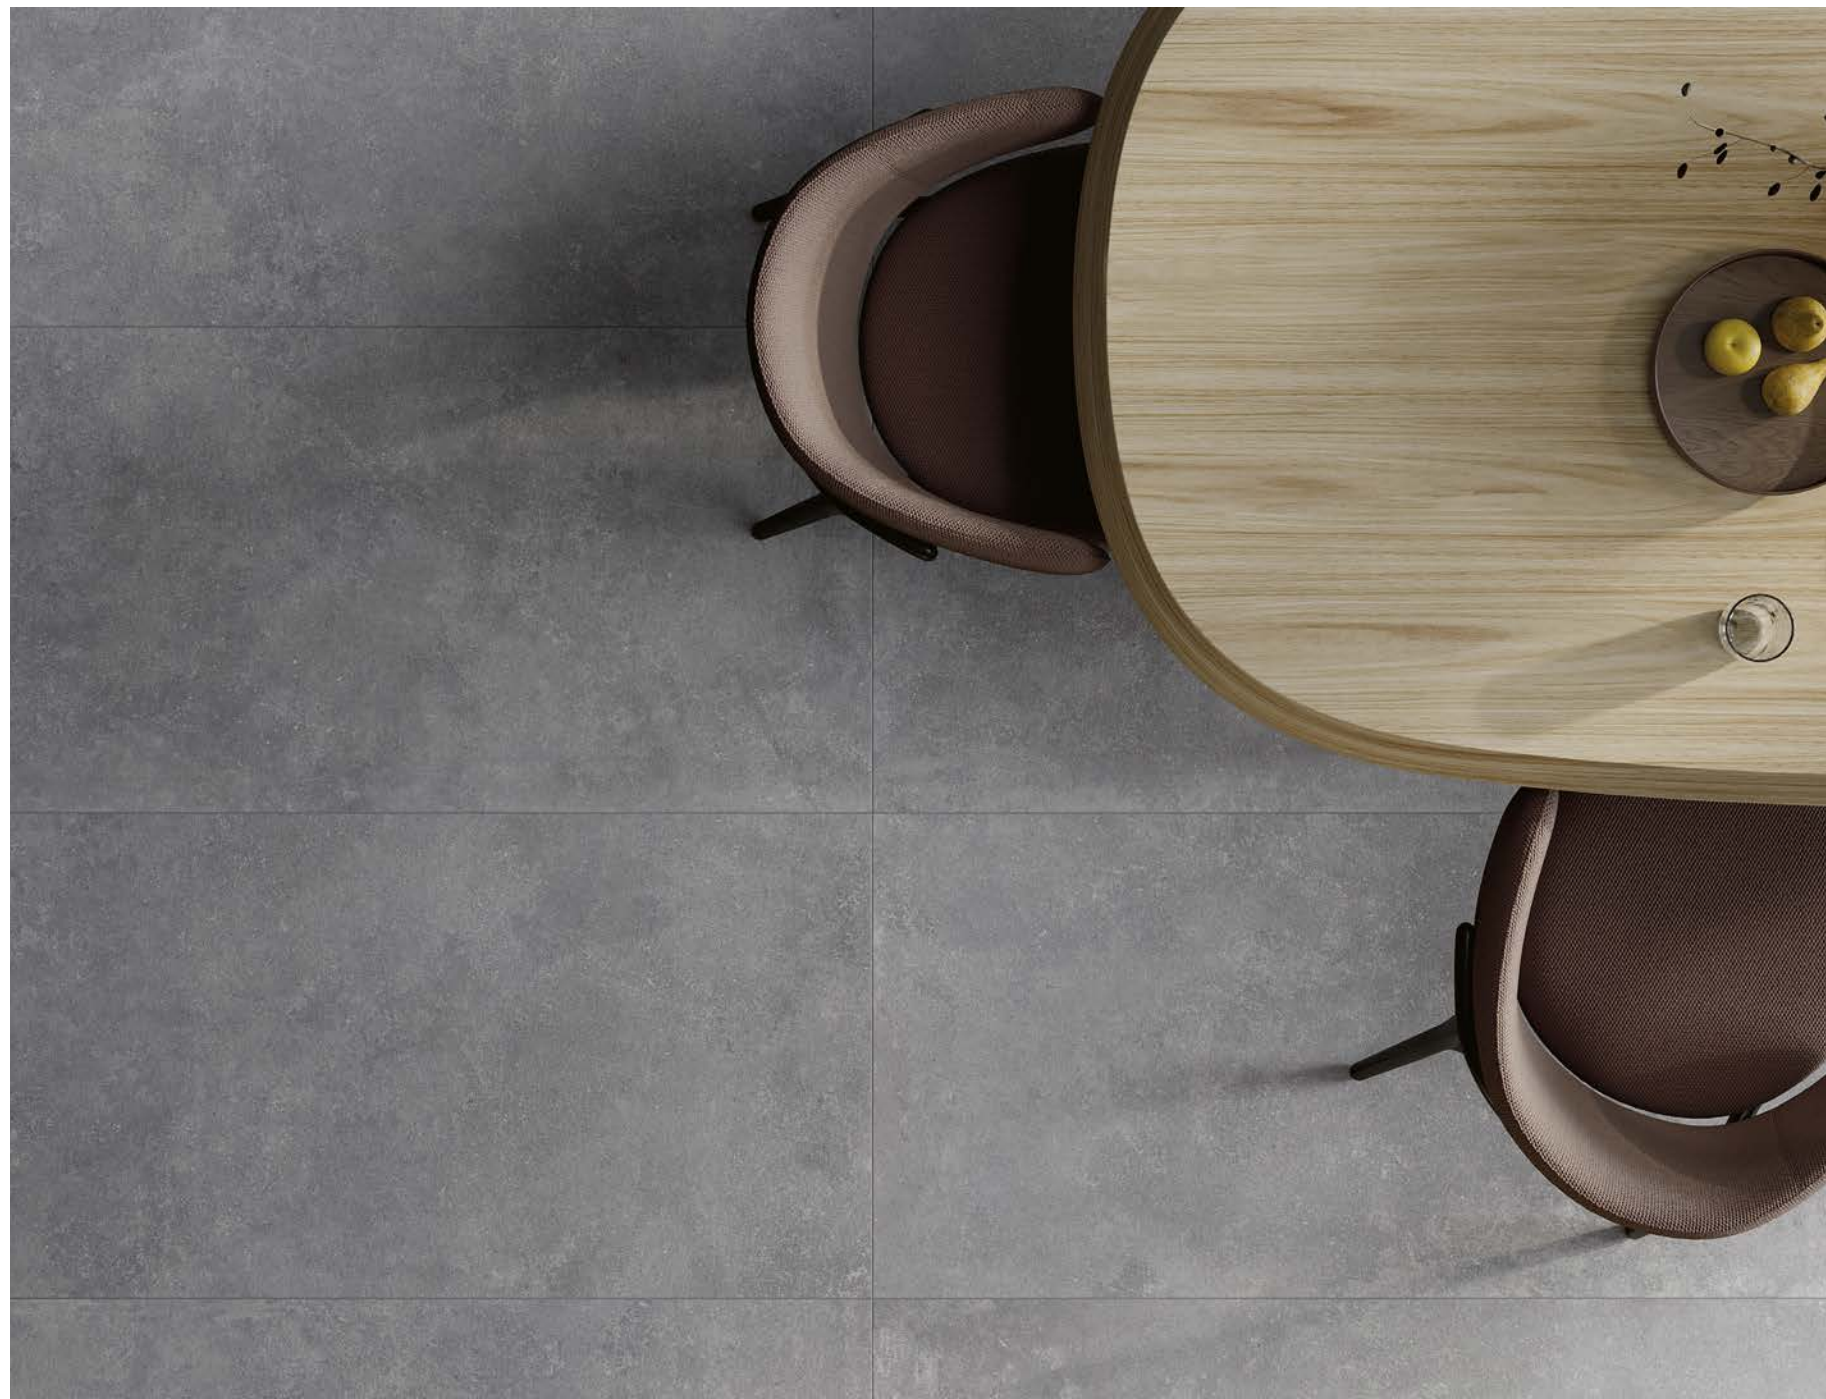

TERRAFUSION

A transformative scene of harmonized contemporary aesthetics and the raw beauty of natural elements.

TerraFusion porcelain tiles harmonize with your distinctive essence by providing adaptable design elements that connect with your deepest emotions. The raw and contemporary aesthetics seamlessly blend to create a material that adapts, resulting in a one-of-a-kind fusion.

Exploration of Materiality

The irregular shapes of the pebbles create a playful and organic feel, while the matching background hues ensure that the overall effect is cohesive and visually appealing. The formed decor takes this concept one step further, adding a touch of freshness to the classic look of cast concrete. The granular inclusions and uneven streaks give the concrete depth and texture, allowing it to stand out from plain, boring surfaces.