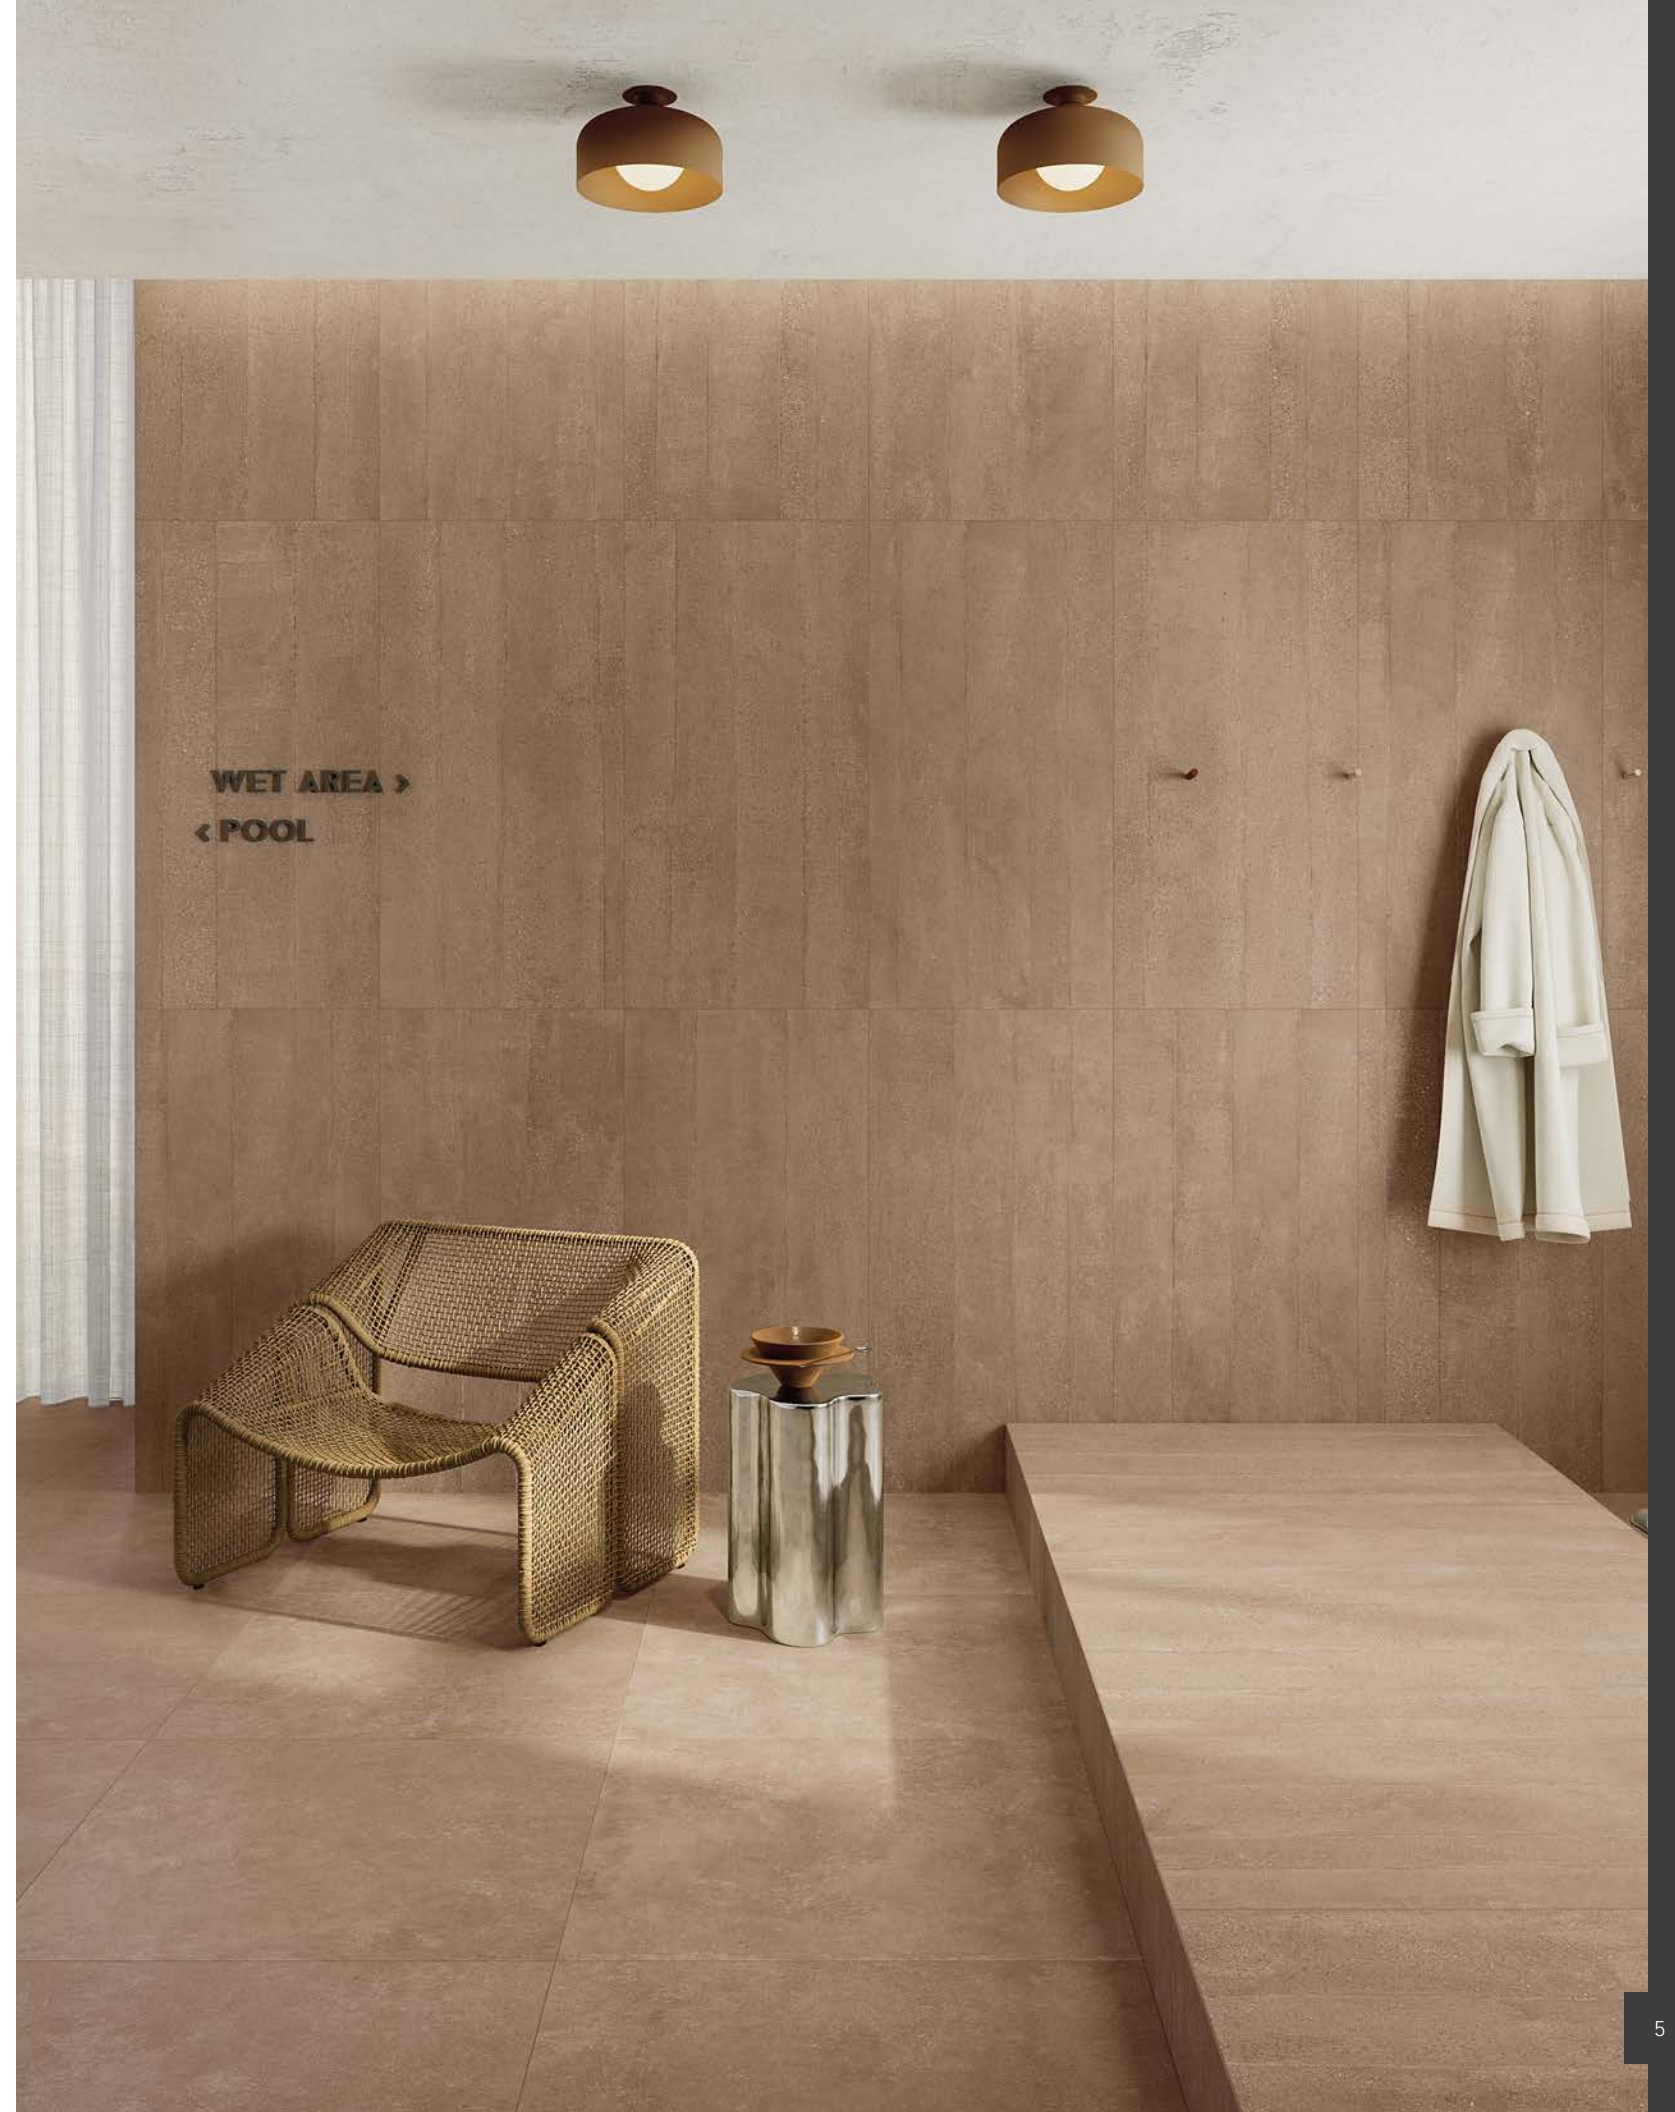

TERRAFUSION

A transformative scene of harmonized contemporary aesthetics and the raw beauty of natural elements.

TerraFusion porcelain tiles harmonize with your distinctive essence by providing adaptable design elements that connect with your deepest emotions. The raw and contemporary aesthetics seamlessly blend to create a material that adapts, resulting in a one-of-a-kind fusion.

Exploration of Materiality

The irregular shapes of the pebbles create a playful and organic feel, while the matching background hues ensure that the overall effect is cohesive and visually appealing. The formed decor takes this concept one step further, adding a touch of freshness to the classic look of cast concrete. The granular inclusions and uneven streaks give the concrete depth and texture, allowing it to stand out from plain, boring surfaces.