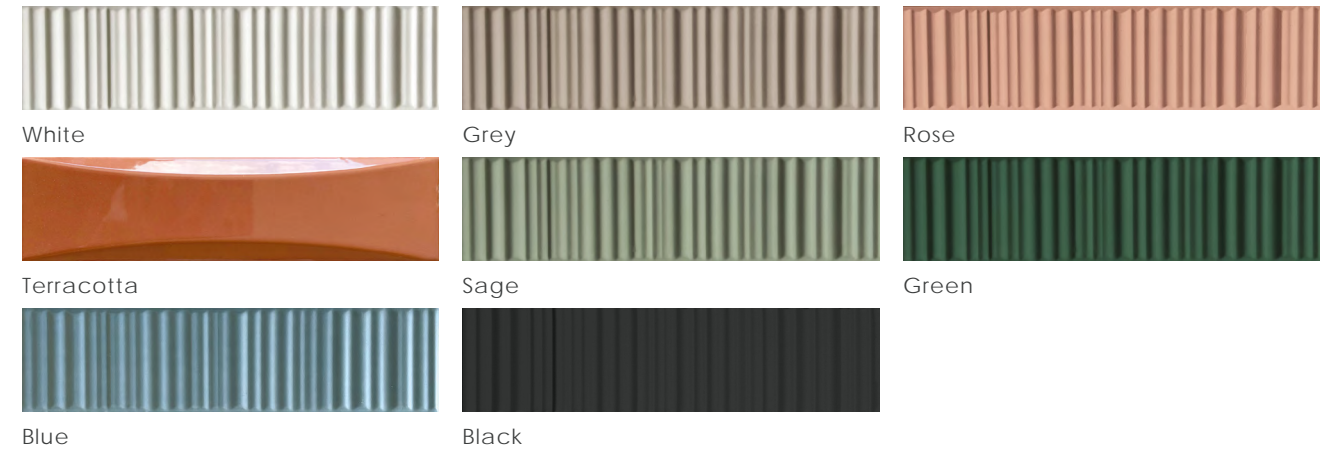

"Color is a power which directly influences the soul."

-Wassily Kandinsky

Sticks & Mini Bricks

Delve into the fascinating realm that explores the complex interplay of materials and their interplay with light and shadow. A collection that testifies to the three-dimensionality of color, bringing depth and vivacity to designer surfaces like never before.

Ridge 2"x8"x14mm | Glossy or Satin

Linear 2"x8"x9mm Satin

Chevron 2"x8"x9mm Satin

TRANSVERSE

creative
materials
corporation

Color•Size•Finish Matrix

Color — Size & Thickness	White	Grey	Rose	Terracotta
2" x 8" x 8mm	Glossy Satin	Glossy Satin	Glossy Satin	Glossy Satin
Ridge 2" x 8" x 14mm	Glossy Satin	Glossy Satin	Glossy Satin	Glossy Satin
Linear 2" x 8" x 9mm	Satin	Satin	Satin	Satin
Chevron 2" x 8" x 9mm	Satin	Satin	Satin	Satin

Color — Size & Thickness	Sage	Green	Blue	Black
2" x 8" x 8mm	Glossy Satin	Glossy Satin	Glossy Satin	Glossy Satin
Ridge 2" x 8" x 14mm	Glossy Satin	Glossy Satin	Glossy Satin	Glossy Satin
Linear 2" x 8" x 9mm	Satin	Satin	Satin	Satin
Chevron 2" x 8" x 9mm	Satin	Satin	Satin	Satin

Chart indicates available size, color, finish and thickness options. Shaded block indicates not available. Sizing is nominal for field tile, trims, and decors.

TRANSVERSE

Celebrate boldness by infusing vibrancy into your designs.