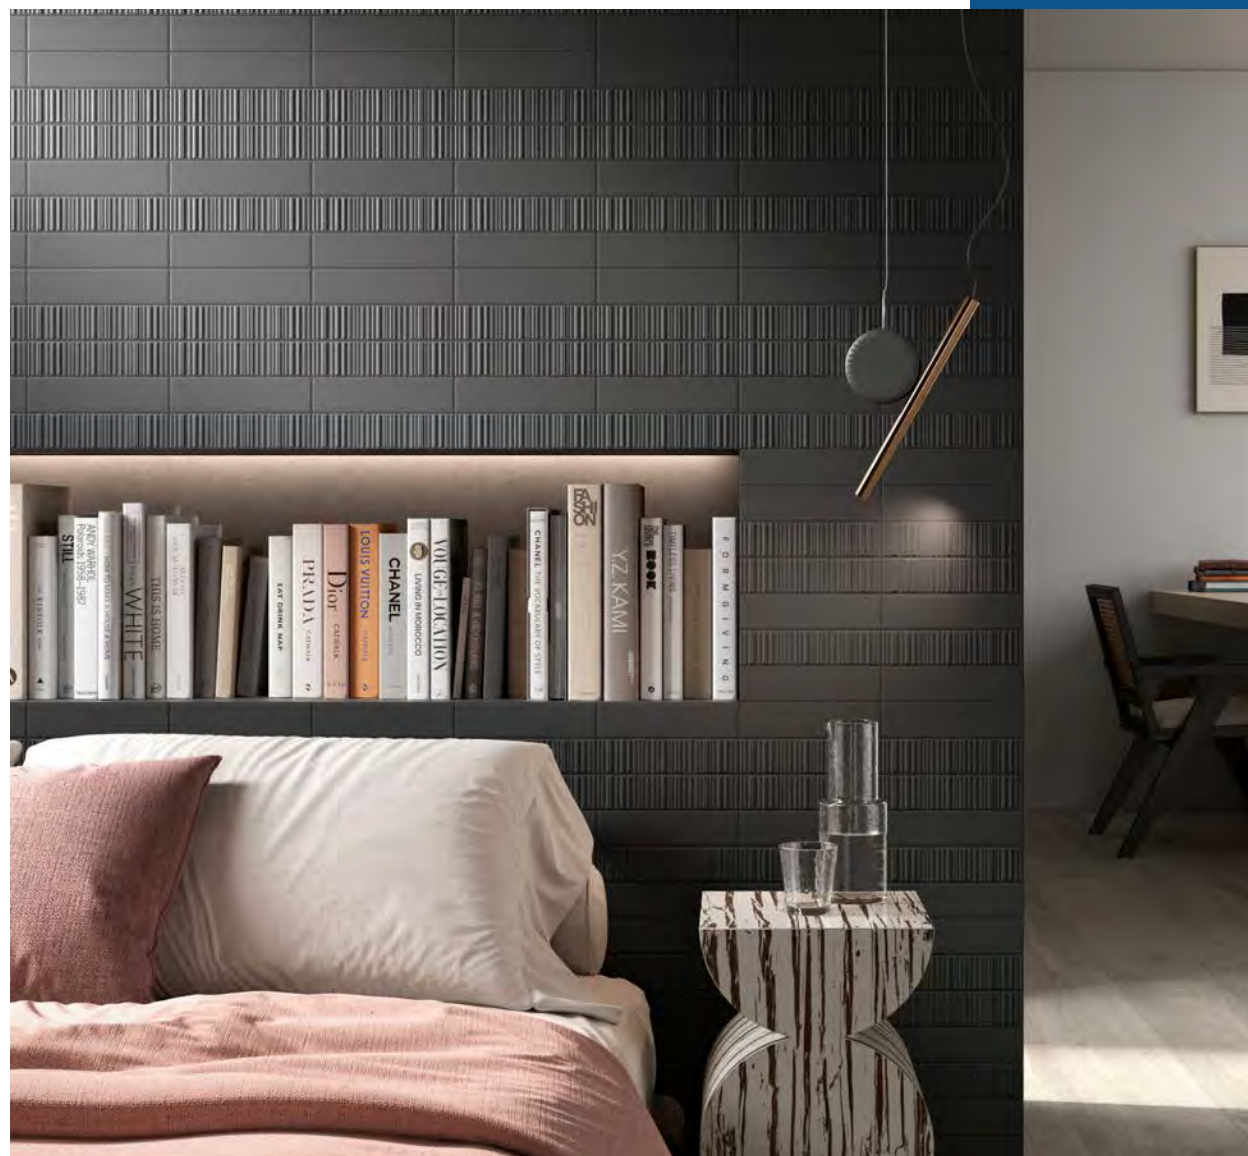

COOKIES
O.
ALMOND
COOKIES

Heathmade

TRANSVERSE

Transverse ceramic tile is a creative journey delving into materials, where form, color, and tactile hits emerge. The harmonious earthly color palette draws inspiration from nature. It reimagines the core of ceramics, offering designer surfaces that add depth and interest to commercial spaces.

"Color is a power which directly influences the soul."

-Wassily Kandinsky

Sticks & Mini Bricks

Delve into the fascinating realm that explores the complex interplay of materials and their interplay with light and shadow. A collection that testifies to the three-dimensionality of color, bringing depth and vivacity to designer surfaces like never before.