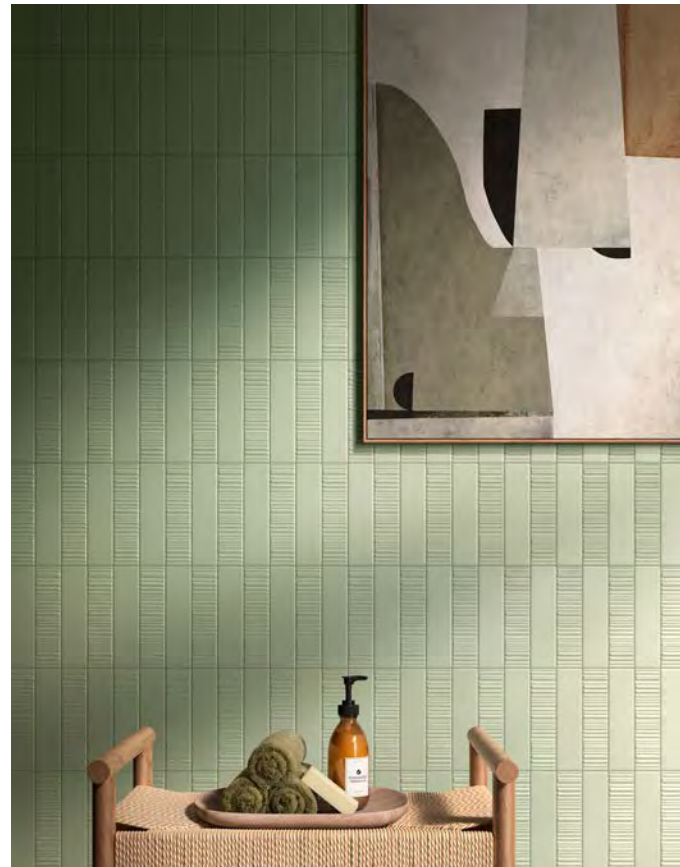

COOKIES
O.
ALMOND
COOKIES

Heathmade

TRANSVERSE

Transverse ceramic tile is a creative journey delving into materials, where form, color, and tactile hits emerge. The harmonious earthly color palette draws inspiration from nature. It reimagines the core of ceramics, offering designer surfaces that add depth and interest to commercial spaces.

"Color is a power which directly influences the soul."

-Wassily Kandinsky

Sticks & Mini Bricks

Delve into the fascinating realm that explores the complex interplay of materials and their interplay with light and shadow. A collection that testifies to the three-dimensionality of color, bringing depth and vivacity to designer surfaces like never before.