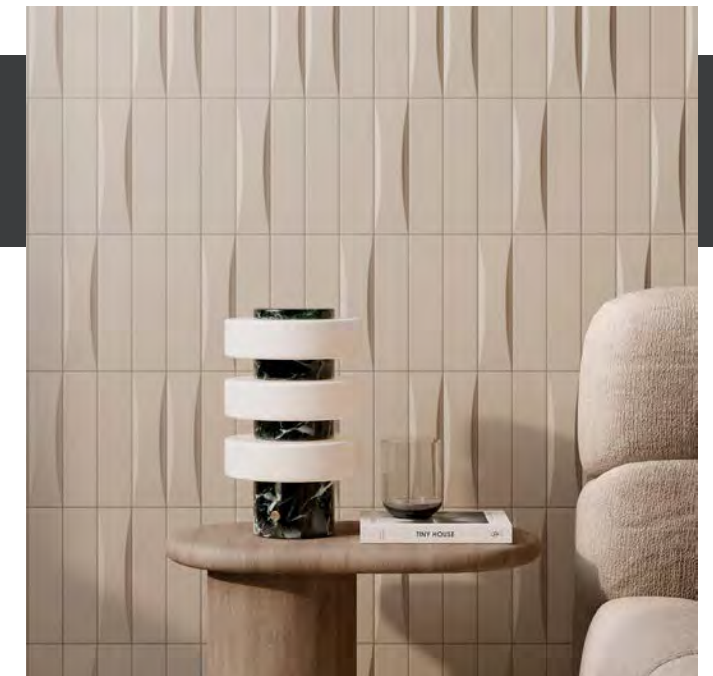

COOKIES
O.
ALMOND
COOKIES

Heathmade

TRANSVERSE

Transverse ceramic tile is a creative journey delving into materials, where form, color, and tactile hits emerge. The harmonious earthly color palette draws inspiration from nature. It reimagines the core of ceramics, offering designer surfaces that add depth and interest to commercial spaces.

"Color is a power which directly influences the soul."

-Wassily Kandinsky

Sticks & Mini Bricks

Delve into the fascinating realm that explores the complex interplay of materials and their interplay with light and shadow. A collection that testifies to the three-dimensionality of color, bringing depth and vivacity to designer surfaces like never before.