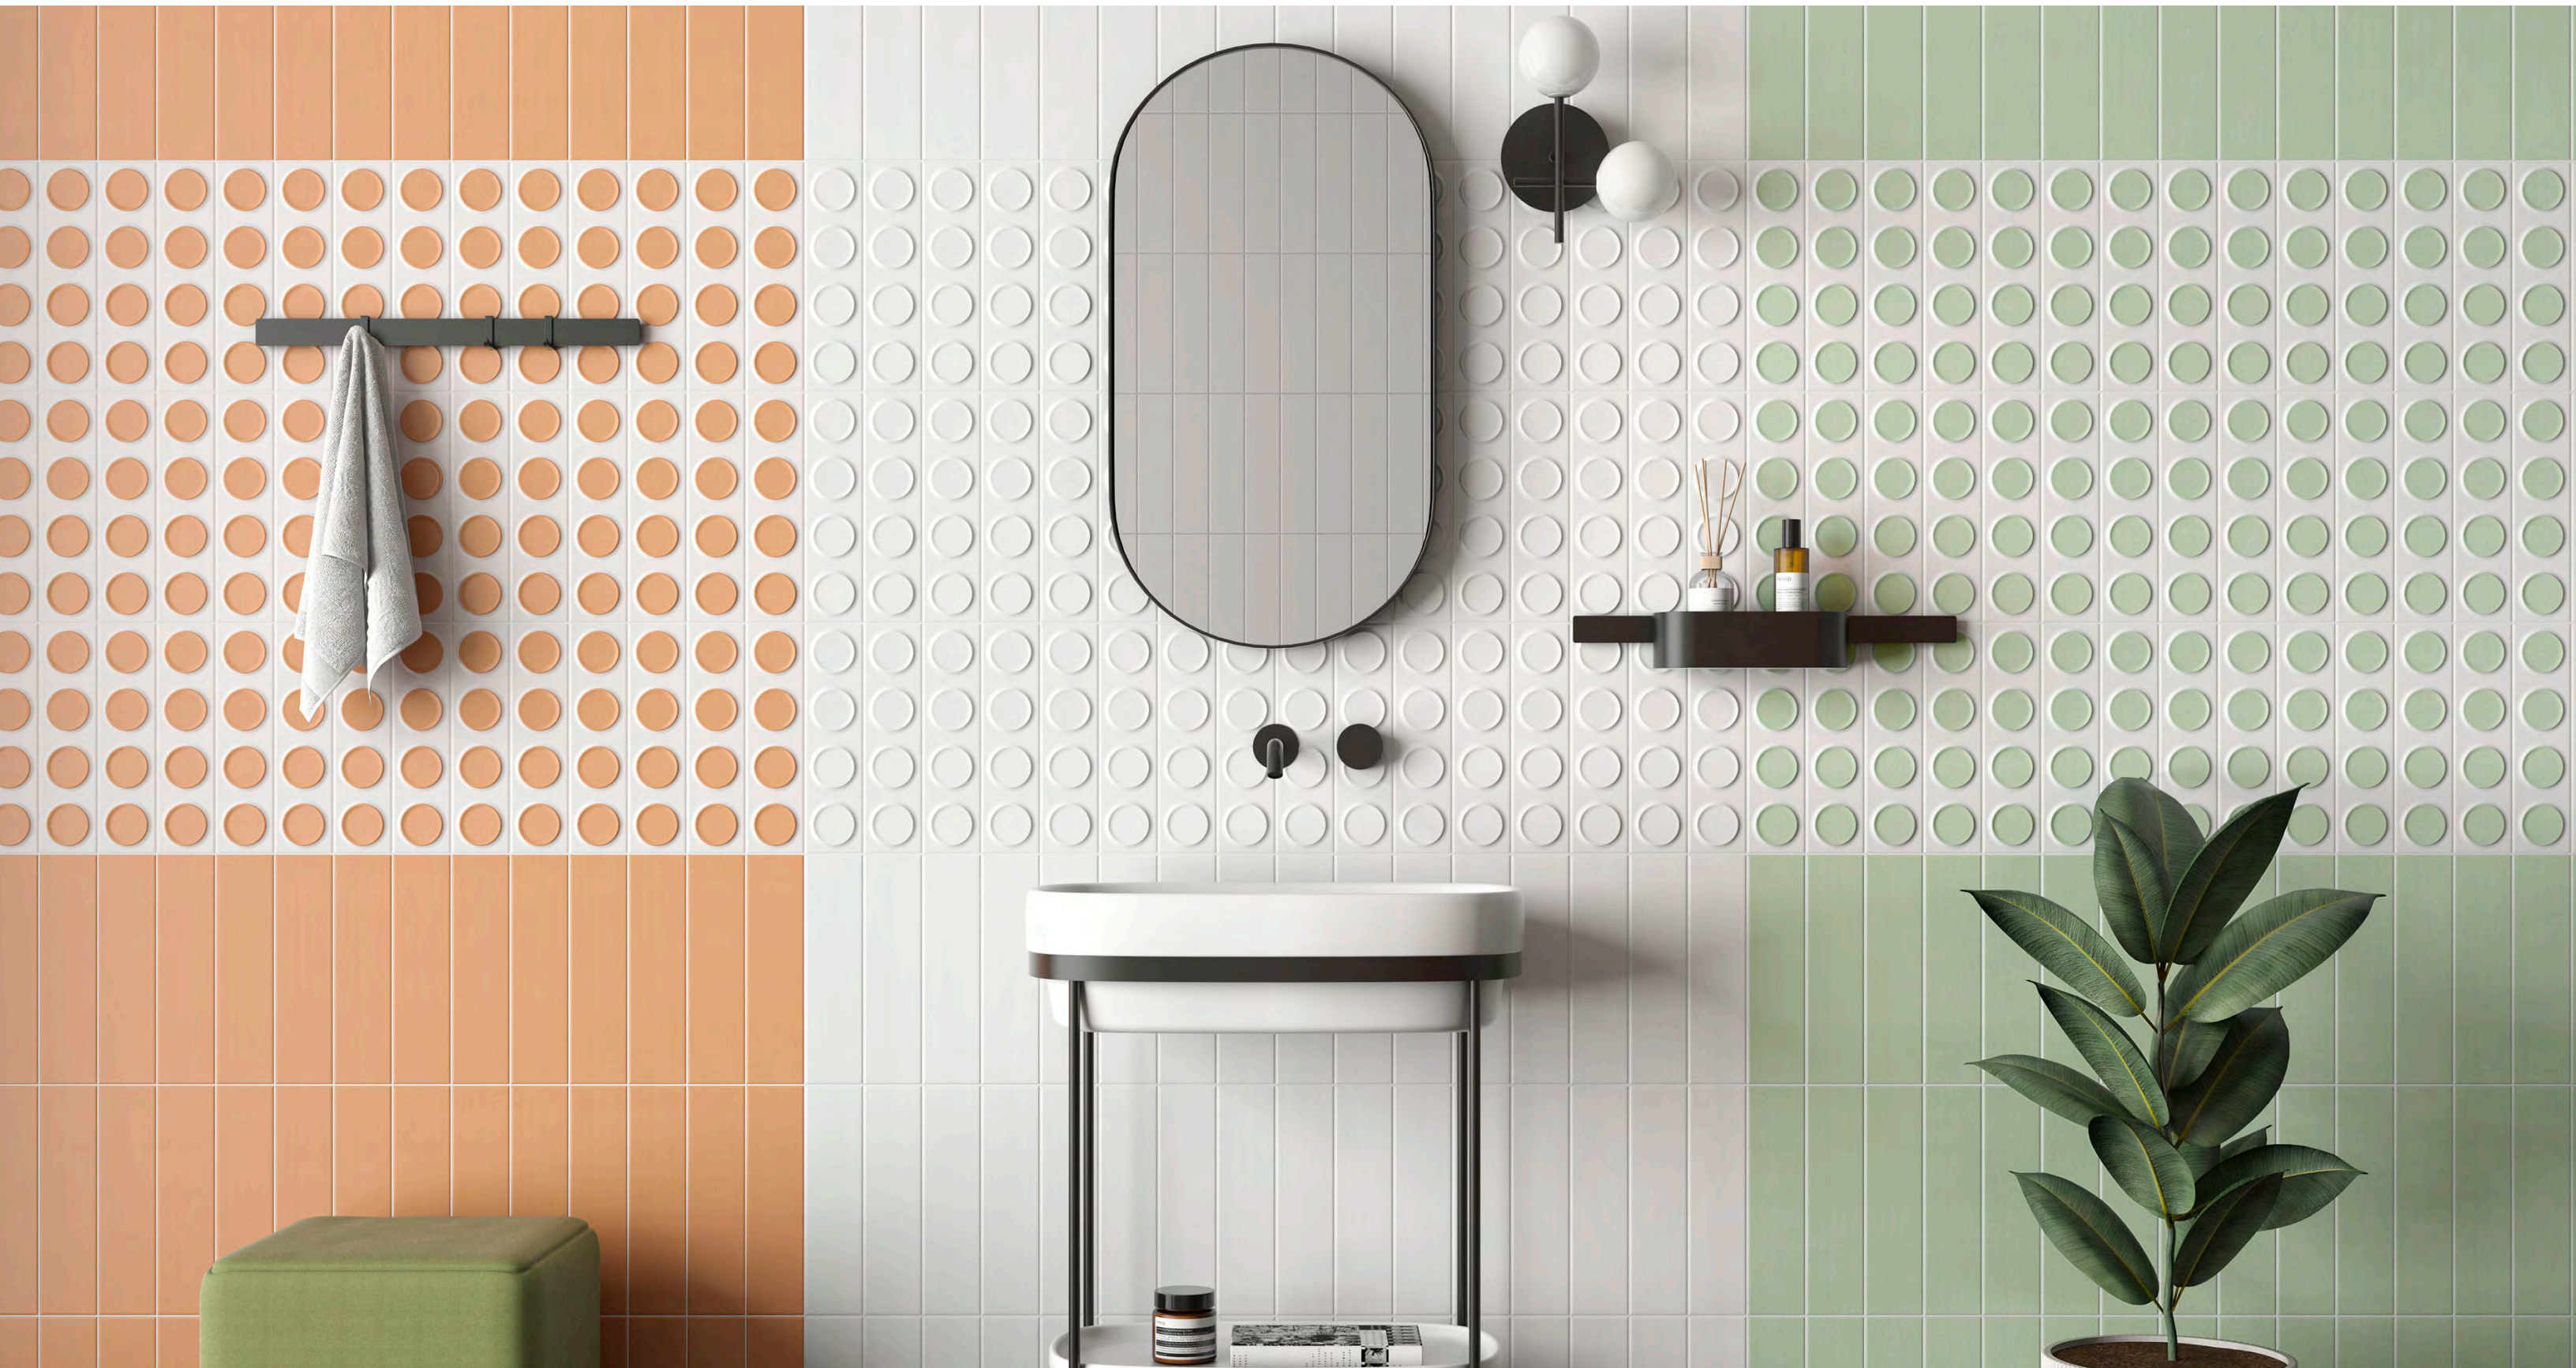

ZEST

Abstract. Dynamic. Vibrant.

Zest ceramic wall tile is an embodiment of modern sophistication and natural elegance. This collection brings fresh vitality to any interior by masterfully combining contemporary designs. The gradient effects and circles offer playful designs for commercial spaces that cannot go unnoticed.

Bring the zest of life into your design with this series that celebrates vibrancy. It's perfect for creating a statement wall that captivates and charms.

"Zest is the secret of all beauty. There is no beauty that is attractive without zest."

Circles 3"x12"x10mm

White

Green

Orange

Blue

Taupe

Gradient 3"x12"x10mm | Gradation is random

Green