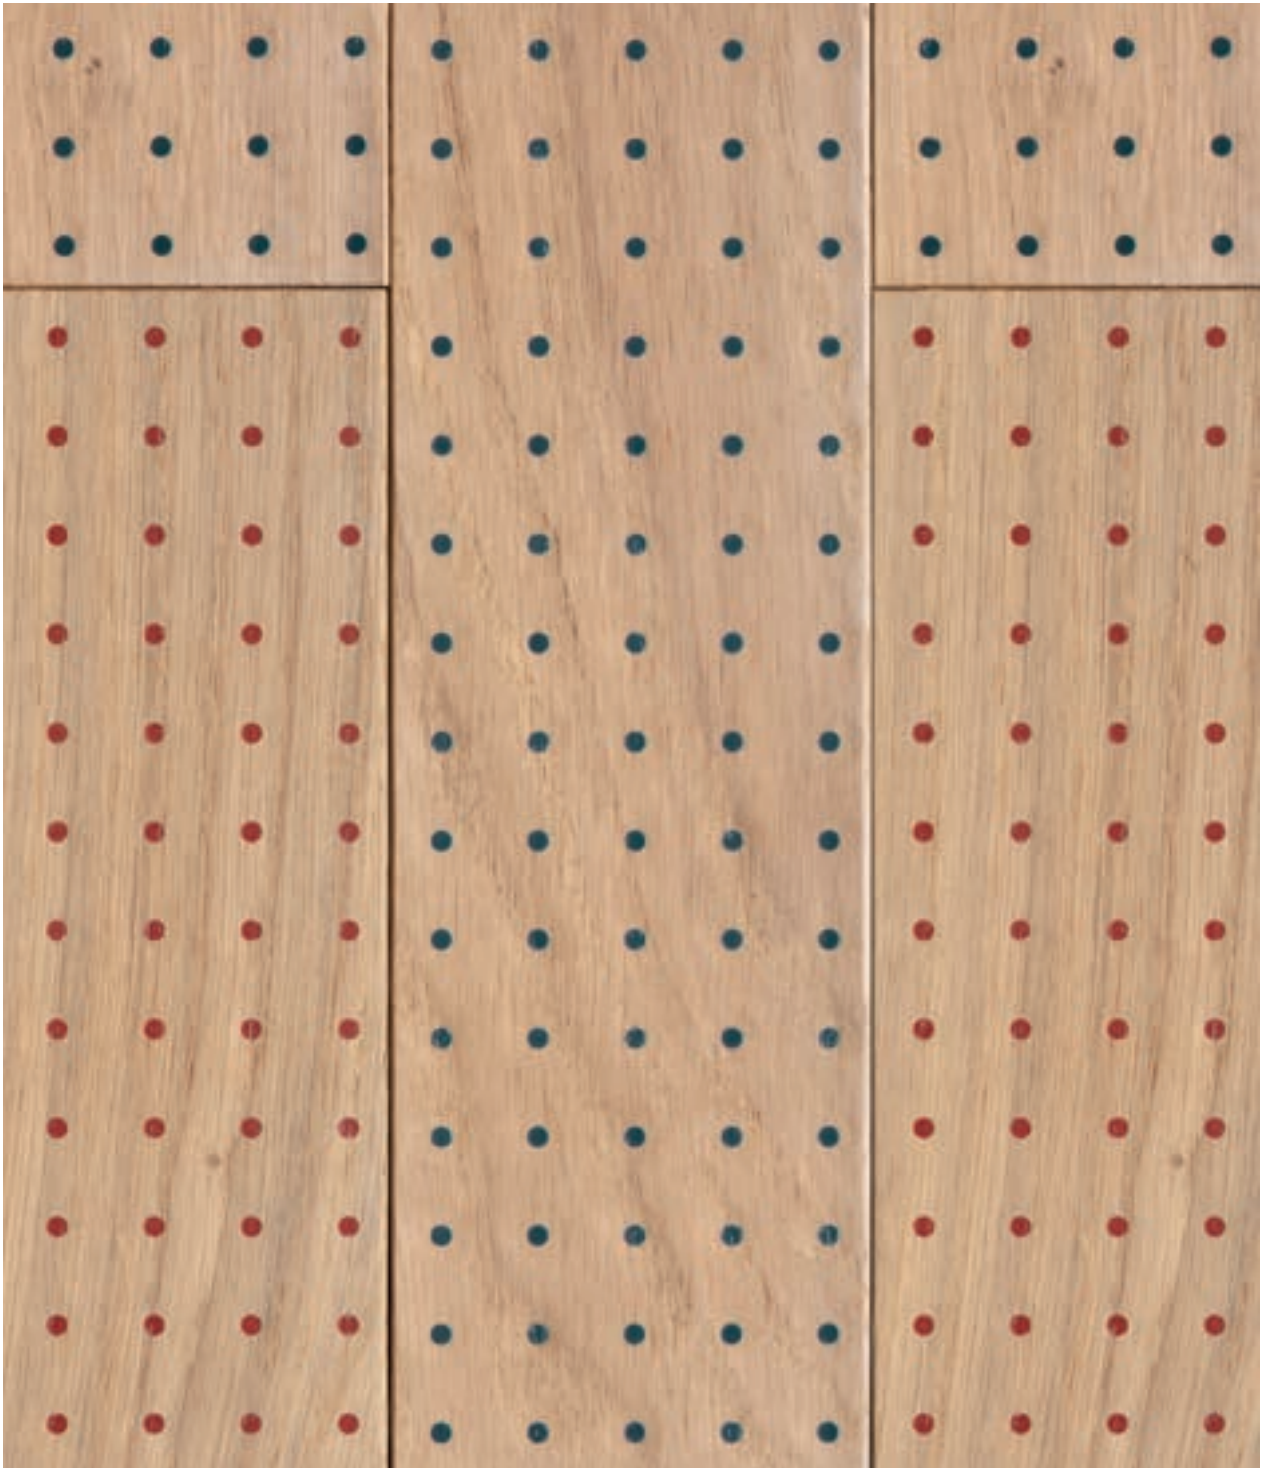

Pico Bois

Pico Bois Red Dots, Pico Bois Blue Dots.

Wall: Punto Up Matt White. Floor: Pico Bois Blue Dots.

Pico Bois Blue Dots

Wall: Punto Up Glossy Brun. Floor: Pico Bois Red Dots.

Design by Ronan & Erwan Bouroullec
Photography by Studio Bouroullec, Delfino Sisto Legnani