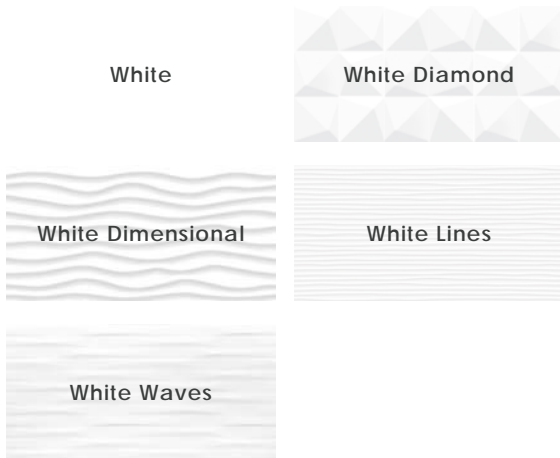

Description

Aura ceramic wall tile evokes rhythmic geometries in crisp white for modern simplicity. The monochromatic aesthetic celebrates a sleek approach. For a bit of pop, try a bold grout.

Colors

Finish & Thickness

Glossy, Matte | 9mm, 10mm
Finish varies per size and color –
Refer to Color•Size•Finish Matrix

Lead Time

2-3 Weeks
Domestic Inventory

Location

Turkey

Technical Data

Specification Reference	Test Method	Test Result
DCOF	ANSI A326.3	Not Applicable
Water Absorption	ASTM C373	> 10%
Breaking Strength	ASTM C648	>230 lbf

Body Type	Shade Variation
Ceramic	V1

Sizes

2026v1

Color•Size•Finish Matrix

Color — Size & Thickness			
	White	White Diamond	White Dimensional
12"x24"x10mm	Glossy Matte	Glossy	Glossy
Quarter Round 1"x12"x9mm	Glossy Matte		
			

Color — Size & Thickness		
	White Lines	White Waves
12"x24"x10mm	Glossy	Glossy
Quarter Round 1"x12"x9mm		
		

Chart indicates available size, color, finish and thickness options. Shaded block indicates not available. Sizing is nominal for field tile, trims, and decors.