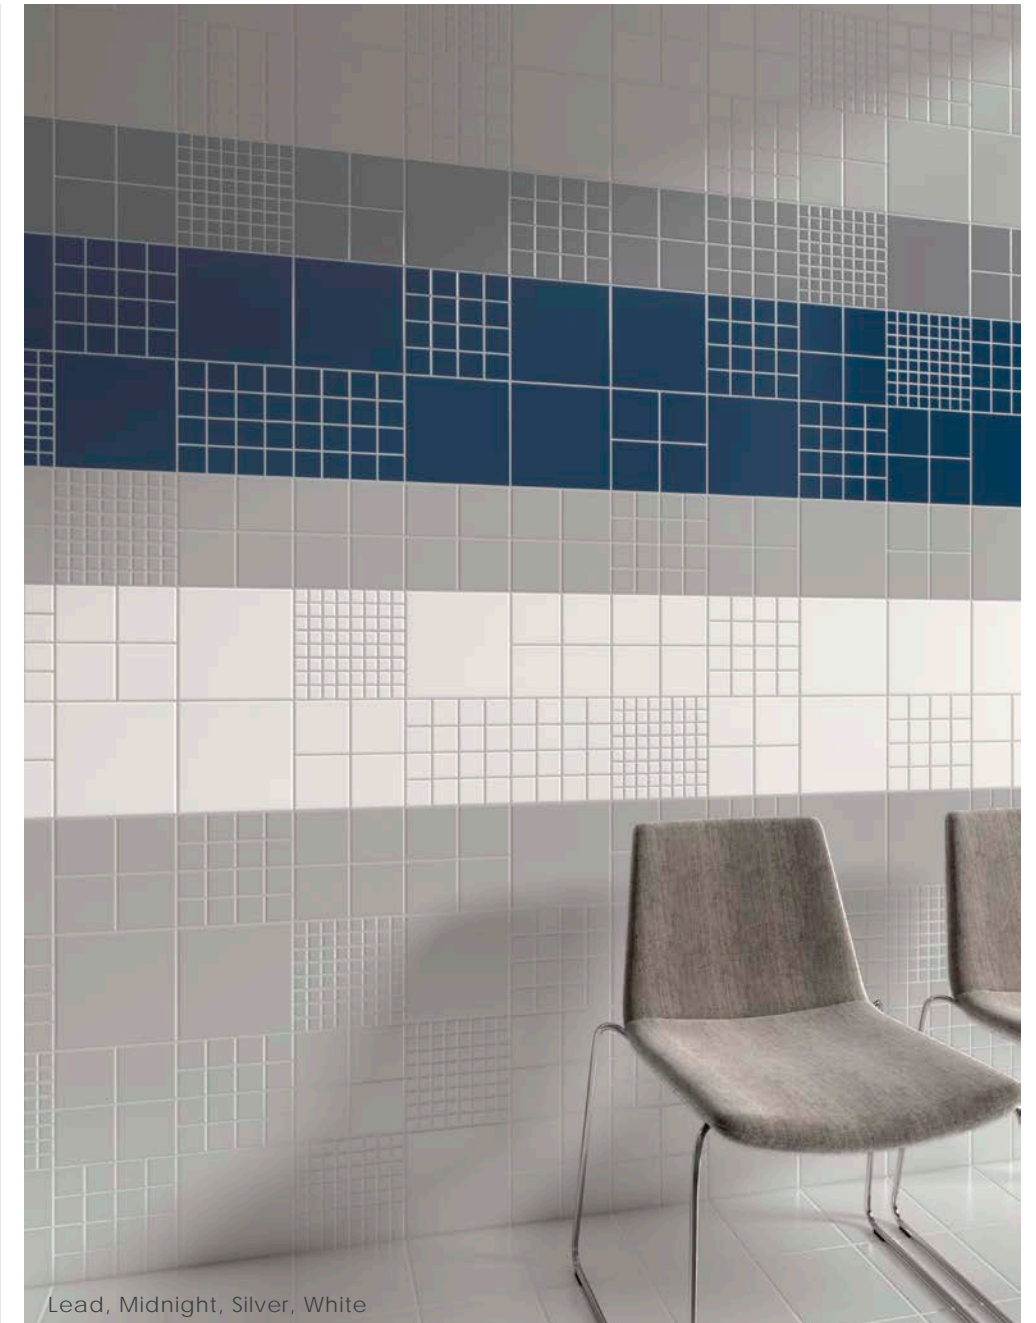

Color•Size•Finish Matrix

Color — Size & Thickness							
	Silver	Steel	Lead	Savannah Grey	Dark Grey	Anthracite	Black
6" x6" x5.8mm	Glossy Matte	Glossy Matte	Glossy Matte	Glossy Matte	Glossy Matte	Glossy Matte	Glossy Matte
4" x12" x7.5mm	Glossy Matte	Glossy Matte	Glossy Matte	Glossy Matte	Glossy Matte	Glossy Matte	Glossy Matte
8" x8" x7.5mm	Glossy Matte	Glossy Matte	Glossy Matte	Glossy Matte	Glossy Matte	Glossy Matte	Glossy Matte
8" x16" x7.5mm	Glossy Matte	Glossy Matte	Glossy Matte	Glossy Matte	Glossy Matte	Glossy Matte	Glossy Matte
Liner 1" x6" x5.8mm or 1" x8" x7.5mm							
Inside Corner 6" x1.4" x5.8mm or 8" x1.4" x7.5mm							
Outside Corner 6" x1.4" x5.8mm or 8" x1.4" x7.5mm							

Minimum order of 250 pieces and an extended lead-time for custom production of liners and coordinating corners for any other color. Inside and outside corner caps also available. Chart indicates available size, color, finish and thickness options. Shaded block indicates not available. Sizing is nominal for field tile, trims, and decors.