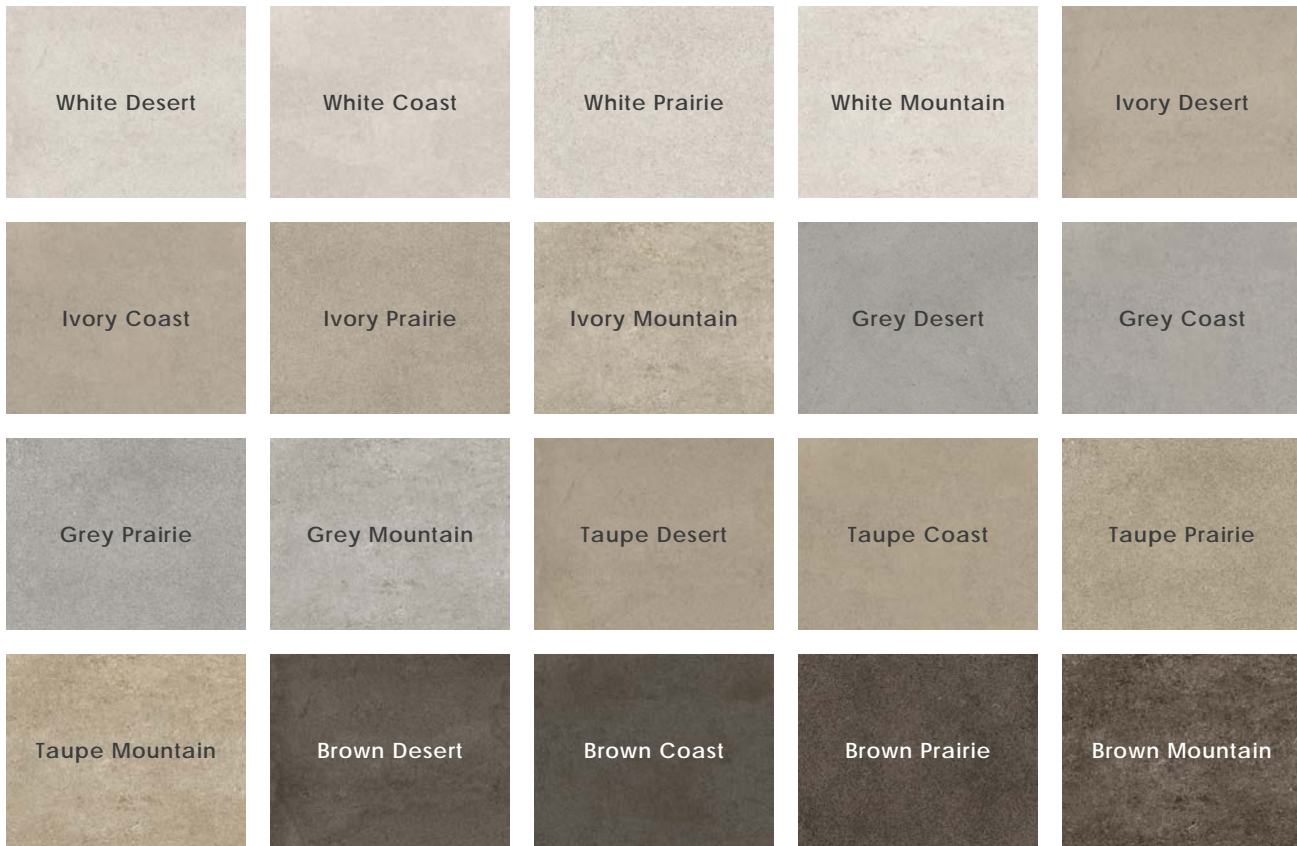

Description

Harmonies of Nature porcelain tile is a testament of time through naturally blended minerals where we can slow down to focus on balance. Imagine holding the earth beneath in your hands to connect with nature. The colors and textures express simplicity through sensory exploration.

Colors