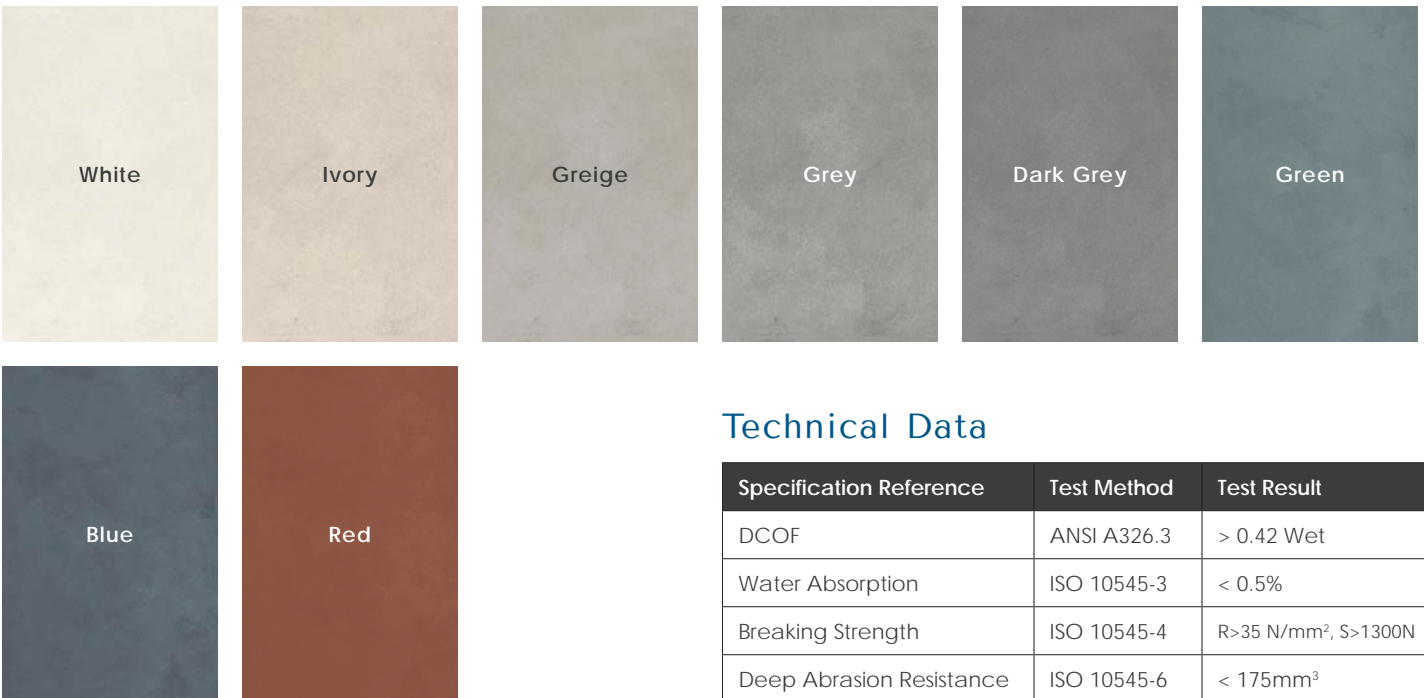

Dark Grey, Red, Warm Floral

Description

Midland Concrete porcelain tile is a metamorphosis of concrete through depth and color saturation. Careful consideration for casts, including irregular surfaces. The details of blemishes are marks of beauty. Thoughtful complements round out the contemporary aesthetic.

Colors

Technical Data

Specification Reference	Test Method	Test Result
DCOF	ANSI A326.3	> 0.42 Wet
Water Absorption	ISO 10545-3	< 0.5%
Breaking Strength	ISO 10545-4	R>35 N/mm ² , S>1300N
Deep Abrasion Resistance	ISO 10545-6	< 175mm ³

Finish & Thickness

Matte, Textured | 6mm, 10mm, 10.5mm

Finish varies per size and color – Refer to Color•Size•Finish Matrix

Lead Time

8-10 Weeks

Location

Italy

2024v2

Color — Size & Thickness								
	White	Ivory	Greige	Grey	Dark Grey	Green	Blue	Red
Hexagon 8.25"x7.2"x10mm	Matte	Matte	Matte	Matte	Matte	Matte	Matte	Matte
12"x24"x10mm	Matte	Matte	Matte	Matte	Matte			
24"x24"x10mm	Matte Textured	Matte Textured	Matte Textured	Matte Textured	Matte Textured	Matte	Matte	Matte
24"x48"x10mm	Matte Textured	Matte Textured	Matte Textured	Matte Textured	Matte Textured	Matte	Matte	Matte
Gauged Panel 24"x48"x6mm	Matte	Matte	Matte	Matte	Matte			
30"x30"x10mm	Matte	Matte	Matte	Matte	Matte			
Gauged Panel 48"x48"x6mm	Matte	Matte	Matte	Matte	Matte			
30"x60"x10.5mm	Matte	Matte	Matte	Matte	Matte			
Bullnose 3"x24"x10mm	Matte	Matte	Matte	Matte	Matte	Matte	Matte	Matte
								
Bullnose 3"x30"x10mm	Matte	Matte	Matte	Matte	Matte			
								
Stairtread With Mitered Edge 6"x24"x10mm	Matte	Matte	Matte	Matte	Matte			
								