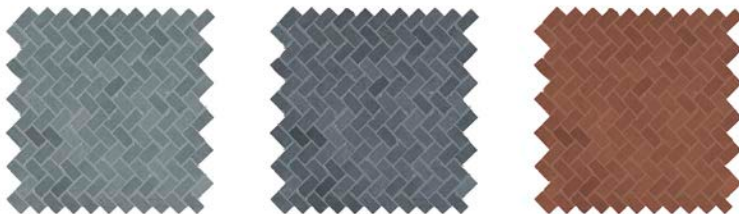

Blue

Red

Green