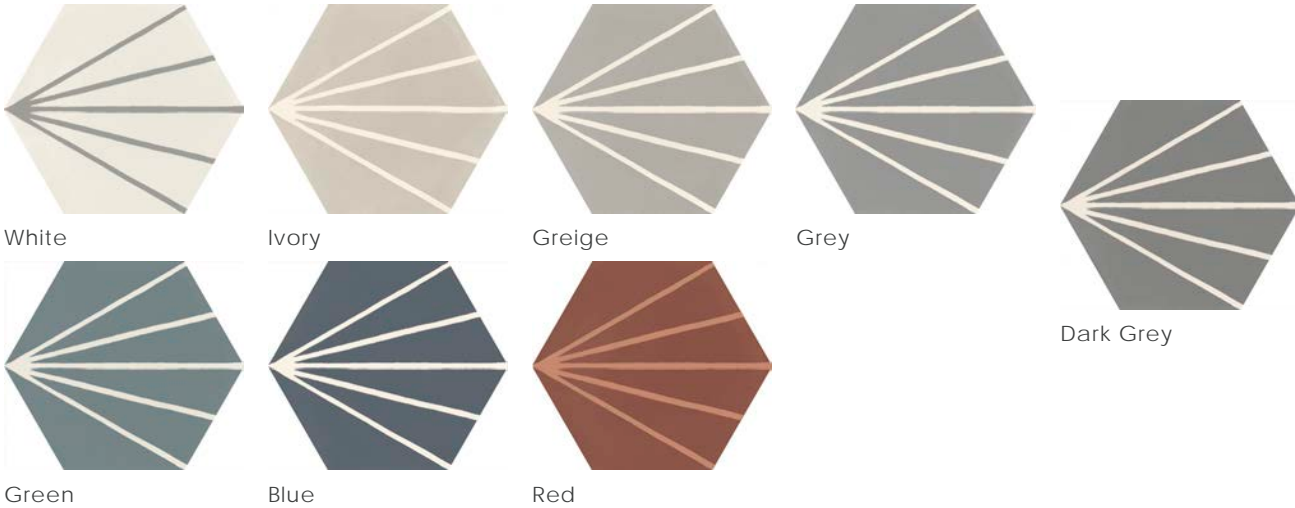

Decor

Triangles 8.25"x7.2"x10mm Matte