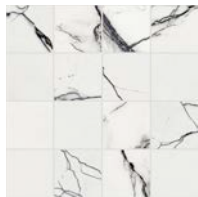

Colors

White

Fracture

River

Estuary

Beach

Summit

Canyon

Beach

Summit

Canyon

Black

3"x3" Mosaic on 12"x12"x6mm Sheet | Matte or Polished

White

Fracture

River

Estuary

Beach

Summit

Canyon

Black

0.5"x1.2" Brick Mosaic on 12"x12"x6mm Sheet | Matte or Polished • Available in all colors

White

Black

HIGH CONTRAST

Color•Size•Finish Matrix

Color — Size & Thickness								
	White	Fracture	River	Estuary	Beach	Summit	Canyon	Black
12" x 24" x 9mm	Matte Polished	Matte Polished	Matte Polished			Matte Polished		Matte Polished
24" x 24" x 9mm	Matte Polished	Matte Polished	Matte Polished			Matte Polished		Matte Polished
24" x 48" x 9mm	Matte Polished	Matte Polished	Matte Polished	Matte Polished	Matte Polished	Matte Polished	Matte Polished	Matte Polished
Gauged Panel 24" x 48" x 6mm	Matte Polished	Matte Polished	Matte Polished			Matte Polished		Matte Polished
Gauged Panel 48" x 48" x 6mm	Matte Polished	Matte Polished	Matte Polished			Matte Polished		Matte Polished
Gauged Panel 48" x 95" x 6mm	Matte Polished	Matte Polished	Matte Polished			Matte Polished		Matte Polished
Gauged Panel 48" x 110" x 6mm	Matte Polished	Matte Polished	Matte Polished			Matte Polished		Matte Polished
Gauged Panel 63" x 126" x 6mm	Matte Polished	Matte Polished	Matte Polished			Matte Polished		Matte Polished
Bullnose 2" x 24" x 9mm or 2" x 32" x 6mm 	Matte Polished	Matte Polished	Matte Polished	Matte Polished	Matte Polished	Matte Polished	Matte Polished	Matte Polished
Stairtread 13" x 48" x 9mm 	Matte	Matte	Matte	Matte	Matte	Matte	Matte	Matte
Stairtread Corner Left or Right 13" x 48" x 9mm 	Matte	Matte	Matte	Matte	Matte	Matte	Matte	Matte