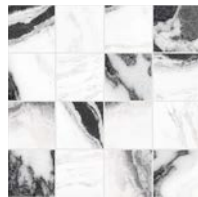

Beach

Summit

Canyon

Black

3"x3" Mosaic on 12"x12"x6mm Sheet | Matte or Polished

White

Fracture

River

Estuary

Beach

Summit

Canyon

Black

0.5"x1.2" Brick Mosaic on 12"x12"x6mm Sheet | Matte or Polished • Available in all colors

White

Black