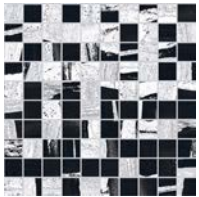

Colors

White

Fracture

River

Estuary

Beach

Summit

Canyon

Canyon

Black

Mosaics

1.125"x1.125" Mosaic on 12"x12"x10mm Sheet | Matte or Polished

White

Fracture

River

Estuary

Beach

Summit

Canyon

Black

3"x3" Mosaic on 12"x12"x6mm Sheet | Matte or Polished

White

Fracture

River