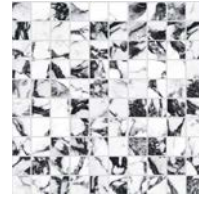

Colors

White

Fracture

River

Estuary

Beach

Summit

Canyon

Canyon

Black

Mosaics

1.125"x1.125" Mosaic on 12"x12"x10mm Sheet | Matte or Polished

White

Fracture

River

Estuary

Beach

Summit

Canyon

Black

3"x3" Mosaic on 12"x12"x6mm Sheet | Matte or Polished

White

Fracture

River