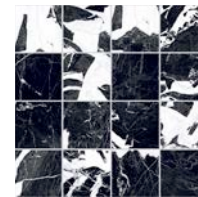

Colors

White

Fracture

River

Estuary

Beach

Summit

Canyon

Beach

Summit

Canyon

Black

3"x3" Mosaic on 12"x12"x6mm Sheet | Matte or Polished

White

Fracture

River

Estuary

Beach

Summit

Canyon

Black

0.5"x1.2" Brick Mosaic on 12"x12"x6mm Sheet | Matte or Polished • Available in all colors

White

Black