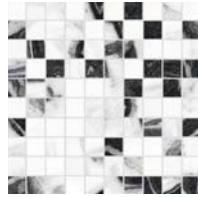

Colors

White

Fracture

River

Estuary

Beach

Summit

Canyon

Canyon

Black

Mosaics

1.125"x1.125" Mosaic on 12"x12"x10mm Sheet | Matte or Polished

White

Fracture

River

Estuary

Beach

Summit

Canyon

Black

3"x3" Mosaic on 12"x12"x6mm Sheet | Matte or Polished

White

Fracture

River