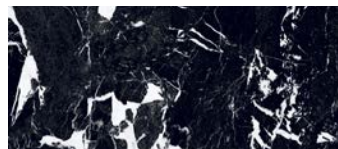

Colors

White

Fracture

River

Estuary

Beach

Summit

Canyon

Body Type	Shade Variation
Unglazed Porcelain	V1 • Black, White
	V3 • Beach, Canyon, Estuary, Fracture, River, Summit

Finish & Thickness

Matte, Polished | 6mm, 9mm
Finish varies per size and color –
Refer to Color•Size•Finish Matrix