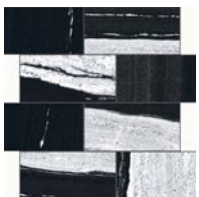

3"x6" Muretto Sfalsato Mosaic on 12"x12"x6mm Sheet | Matte or Polished

White

Fracture

River

Estuary

Beach

Summit

Canyon

Black

Random Strip Mosaic on 8.25"x16"x10mm Sheet | Matte or Polished

White

Fracture

River

Estuary

Beach

Summit