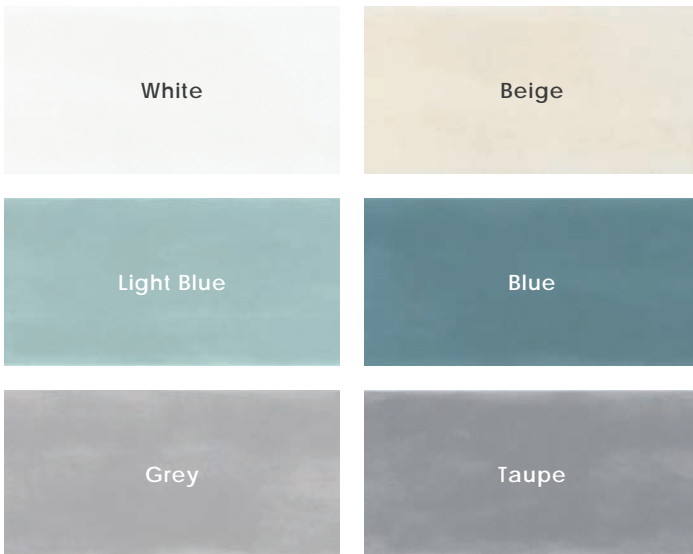

## Description

Enameled ceramic wall tile balances classic looks and designs with contemporary palettes and formats. It draws inspiration from handcrafted ceramics with subtle surface undulation, delicate lace-like patterns, crackle aesthetics, and tonal variations of watercolor-like glazes.

## Colors

## Color•Size•Finish Matrix

Color — Size & Thickness												
	White	Beige	Light Blue	Blue	Grey	Taupe	White Crackle	Beige Crackle	Light Blue Crackle	Blue Crackle	Grey Crackle	Taupe Crackle
3" x 6" x 7.3mm	Glossy	Glossy	Glossy		Glossy	Glossy						
4" x 10" x 7.3mm	Glossy	Glossy	Glossy	Glossy	Glossy	Glossy						
3" x 12" x 7.3mm							Glossy	Glossy	Glossy	Glossy	Glossy	Glossy
Bullnose 3" x 6" x 7mm	Glossy	Glossy	Glossy	Glossy	Glossy	Glossy						
												
Bullnose 3" x 10" x 7.3mm	Glossy	Glossy	Glossy	Glossy	Glossy	Glossy						
												
Bullnose 3" x 12" x 7.3mm							Glossy	Glossy	Glossy	Glossy	Glossy	Glossy
												
Pencil 0.5" x 10" x 7.3mm	Glossy	Glossy	Glossy		Glossy							
												