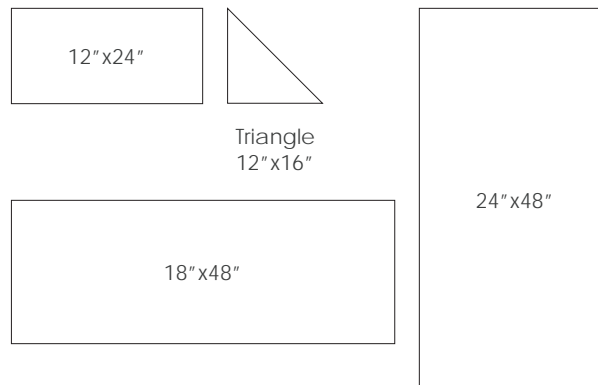

Colors

Ivory

Beige

Granite

Grey

Sizes

Technical Data

Specification Reference	Test Method	Test Result
DCOF	ANSI A326.3	Matte • Interior, Wet (>0.42 Wet)
Water Absorption	ASTM C373	< 0.5%
Breaking Strength	ASTM C648	> 275 lbf

Finish & Thickness

Matte | 8mm, 8.5mm, 12.3mm
Finish varies per size and color –
Refer to Color•Size•Finish Matrix

Lead Time

2-3 Weeks

Location

USA

2026v1

Triangle 12"x12"x16"x8mm Matte

Ivory

Beige

Granite

Grey

Ribbed 18"x48"x12.3mm Matte

Ivory

Beige

Granite

Color — Size & Thickness				
	Ivory	Beige	Granite	Grey
Ribbed 18" x 48" x 12.3mm Rectified	Matte	Matte	Matte	Matte

Chart indicates available size, color, finish and thickness options. Shaded block indicates not available. Sizing is nominal for field tile, trims, and decors.