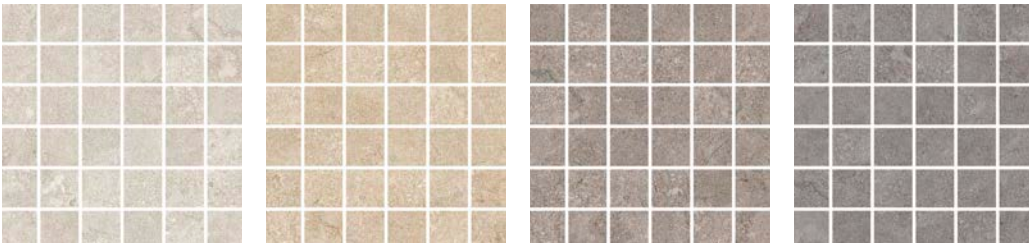

Ivory

Beige

Granite

Grey

Ribbed 18"x48"x12.3mm Matte

Ivory

Beige

Granite

Grey

Grey + Grey 1"x6" Stacked Mosaic

Ivory + Ivory 2"x2" Mosaic

Mosaics

1"x6" Stacked Mosaic on 12"x12"x8mm Sheet Matte Rectified

Ivory

Beige

Granite

Grey

2"x2" Mosaic on 12"x12"x8mm Sheet Matte Rectified

Ivory

Beige

Granite

Grey

Color•Size•Finish Matrix

Color — Size & Thickness				
	Ivory	Beige	Granite	Grey
Triangle 12" x 16" x 8mm Rectified	Matte	Matte	Matte	Matte
12" x 24" x 8mm Rectified	Matte	Matte	Matte	Matte
24" x 48" x 8.5mm Rectified	Matte	Matte	Matte	Matte
Bullnose 3" x 12" x 8mm	Matte	Matte	Matte	Matte
				

Color — Size & Thickness				
	Ivory	Beige	Granite	Grey
Ribbed 18" x 48" x 12.3mm Rectified	Matte	Matte	Matte	Matte

Chart indicates available size, color, finish and thickness options. Shaded block indicates not available. Sizing is nominal for field tile, trims, and decors.