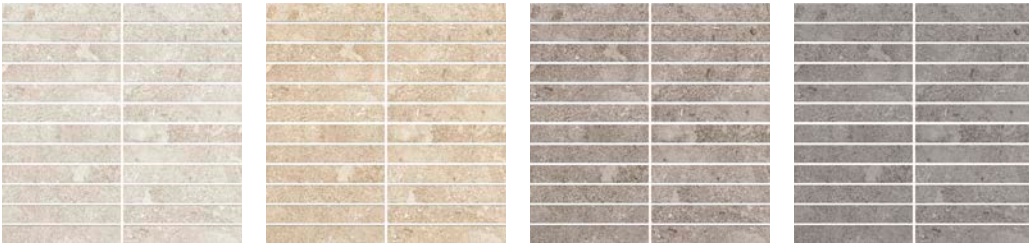

Ivory

Beige

Granite

Grey

Ribbed 18"x48"x12.3mm Matte

Ivory

Beige

Granite

Grey

Grey + Grey 1"x6" Stacked Mosaic

Ivory + Ivory 2"x2" Mosaic

Mosaics

1"x6" Stacked Mosaic on 12"x12"x8mm Sheet Matte Rectified

Ivory

Beige

Granite

Color — Size & Thickness				
	Ivory	Beige	Granite	Grey
Ribbed 18" x 48" x 12.3mm Rectified	Matte	Matte	Matte	Matte

Chart indicates available size, color, finish and thickness options. Shaded block indicates not available. Sizing is nominal for field tile, trims, and decors.