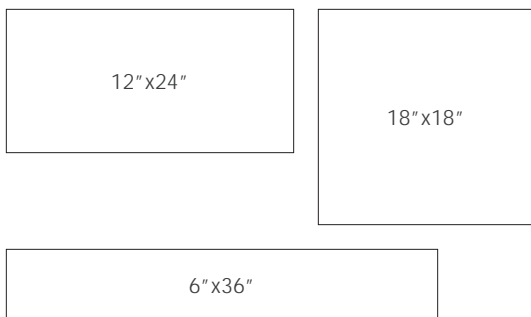

Sizes

Wear Layer & Thickness

20 Mil | 2.5mm

Lead Time

2-4 Weeks
Domestic Inventory

Edge Profile

Beveled

Location

United States

Technical Data

Specification Reference	Test Method	Test Result
Static Load	ASTM F970	Passes - 2,000 PSI
Heat Resistance	ASTM F1514	Passes
Light Resistance	ASTM F1515	Passes
Chemical Resistance	ASTM F925	Passes
Smoke Density	ASTM E662	Passes < 450
Flexibility	ASTM F137	Passes, 1" Mandrel
Dimensional Stability	ASTM F2199	Passes, Max 0.020" /ft
Squareness	ASTM F540	Passes, Max 0.010"
Residual Indentation	ASTM F1914	Passes < 8% Avg.
Flooring Radiant Panel	ASTM E648	Passes, Class 1
Classification	ASTM F1700	Class III, Type B

Body Type	Installation
Luxury Vinyl Tile (LVT)	Glue Down