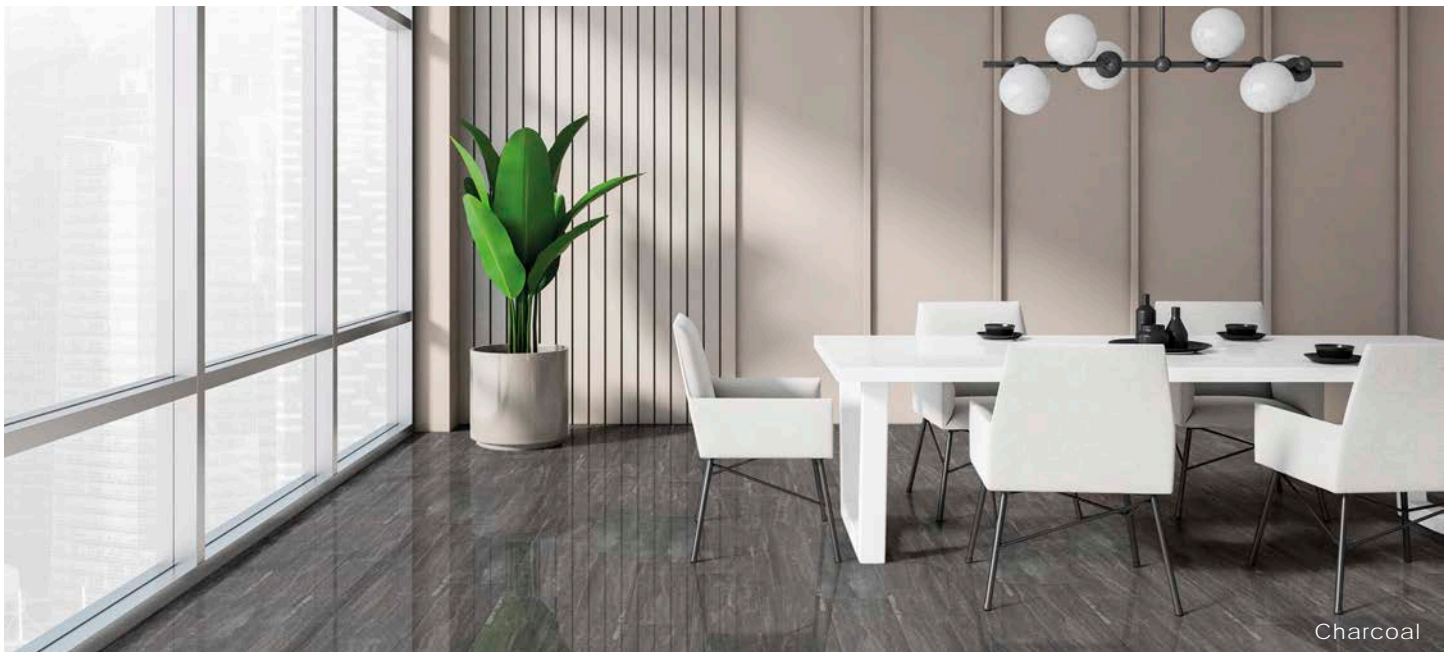

Beige

Silver

Charcoal

Color•Size•Finish Matrix

Color — Size & Thickness				
	Cream	Beige	Silver	Charcoal
12" x 24" x 8mm Non-Rectified	Natural	Natural	Natural	Natural
12" x 24" x 8.5mm Rectified	Polished	Polished	Polished	Polished
24" x 48" x 10mm Rectified	Natural		Natural	
Bullnose 3" x 12" Rectified	Natural - 8.5mm Polished - 9mm	Natural - 8.5mm Polished - 9mm	Natural - 8.5mm Polished - 9mm	Natural - 8.5mm Polished - 9mm
				