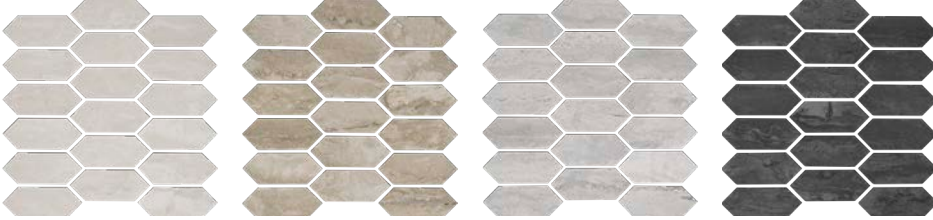

2024v2

Cream

Silver

Mosaics

2"x5" Picket Mosaic on 12"x12" Sheet | Natural (8mm) or Polished (8.5mm) | Non-Rectified

Cream

Beige

Silver

Charcoal

2"x2" Mosaic on 12"x12" Sheet | Natural (8mm) or Polished (8.5mm) | Non-Rectified

Cream

Beige

Silver

Charcoal

2"x6" Brick Mosaic on 12"x14"x8mm Sheet Natural | Non-Rectified

Cream

Beige

Silver

Charcoal

Color•Size•Finish Matrix

Color — Size & Thickness				
	Cream	Beige	Silver	Charcoal
12" x 24" x 8mm Non-Rectified	Natural	Natural	Natural	Natural
12" x 24" x 8.5mm Rectified	Polished	Polished	Polished	Polished
24" x 48" x 10mm Rectified	Natural		Natural	
Bullnose 3" x 12" Rectified	Natural - 8.5mm Polished - 9mm	Natural - 8.5mm Polished - 9mm	Natural - 8.5mm Polished - 9mm	Natural - 8.5mm Polished - 9mm
				