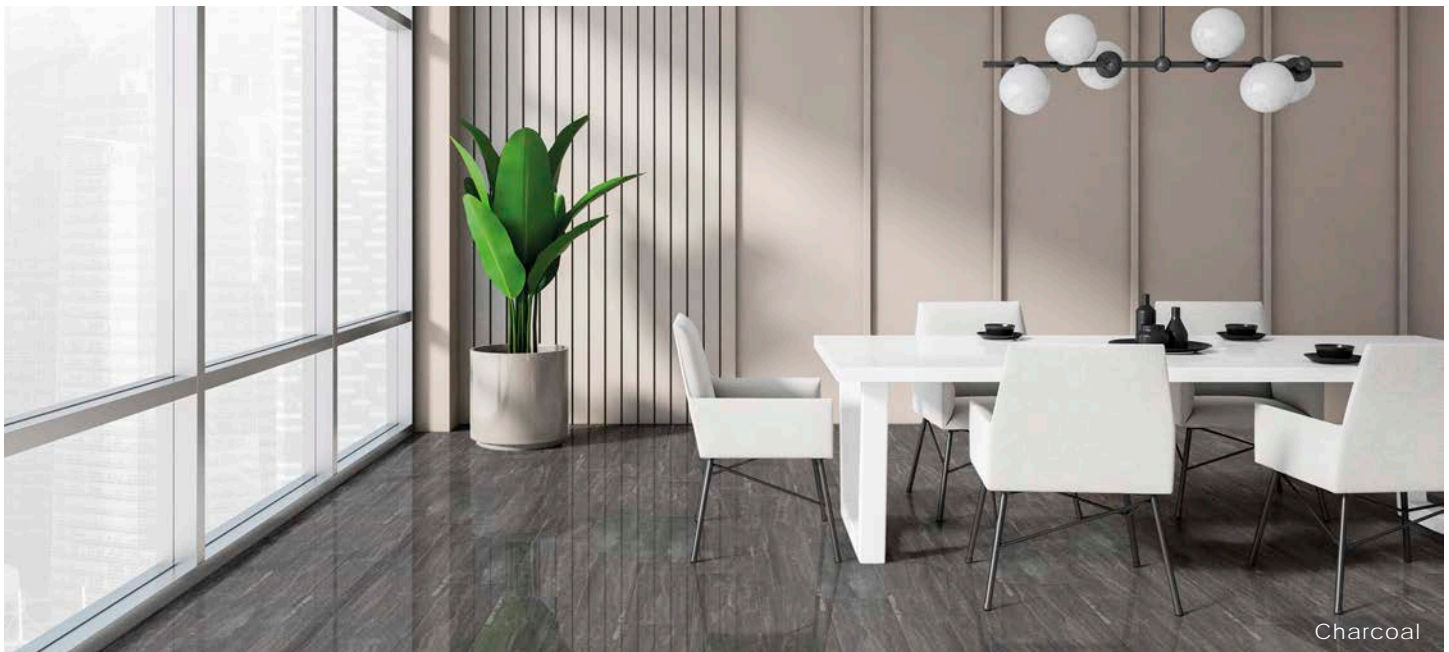

Color•Size•Finish Matrix

Color — Size & Thickness				
	Cream	Beige	Silver	Charcoal
12" x 24" x 8mm Non-Rectified	Natural	Natural	Natural	Natural
12" x 24" x 8.5mm Rectified	Polished	Polished	Polished	Polished
24" x 48" x 10mm Rectified	Natural		Natural	
Bullnose 3" x 12" Rectified	Natural - 8.5mm Polished - 9mm	Natural - 8.5mm Polished - 9mm	Natural - 8.5mm Polished - 9mm	Natural - 8.5mm Polished - 9mm
				

Chart indicates available size, color, finish and thickness options. Shaded block indicates not available. Sizing is nominal for field tile, trims, and decors.

2024v2