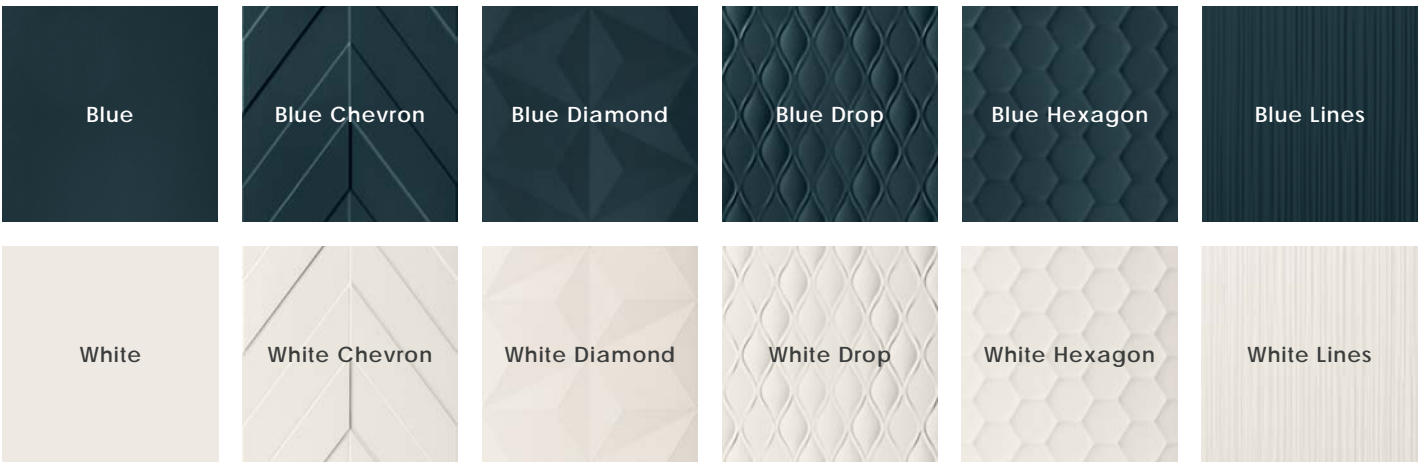

Blue + Blue Chevron, White

Description

Multidimensional wall tile takes you into another dimension with 3D, textured wall tile options and corresponding profiles for a truly immersive experience. Eye-catching style from all angles certain to add character to the space

Colors

Sizes

2025v1

Blu + Blue Diamond

Decor

Profile 0.8" x32" x8.5mm Matte

Gold Rose

Bronze

Color — Size & Thickness						
Ceramic	Blue	Blue Chevron	Blue Diamond	Blue Drop	Blue Hexagon	Blue Lines
12" x 22" x 8.5mm Non-Rectified	Matte	Matte	Matte			
16" x 32" x 8.5mm Non-Rectified	Matte	Matte	Matte	Matte	Matte	Matte

Chart indicates available size, color, finish and thickness options. Shaded block indicates not available. Sizing is nominal for field tile, trims, and decors.

2025v1