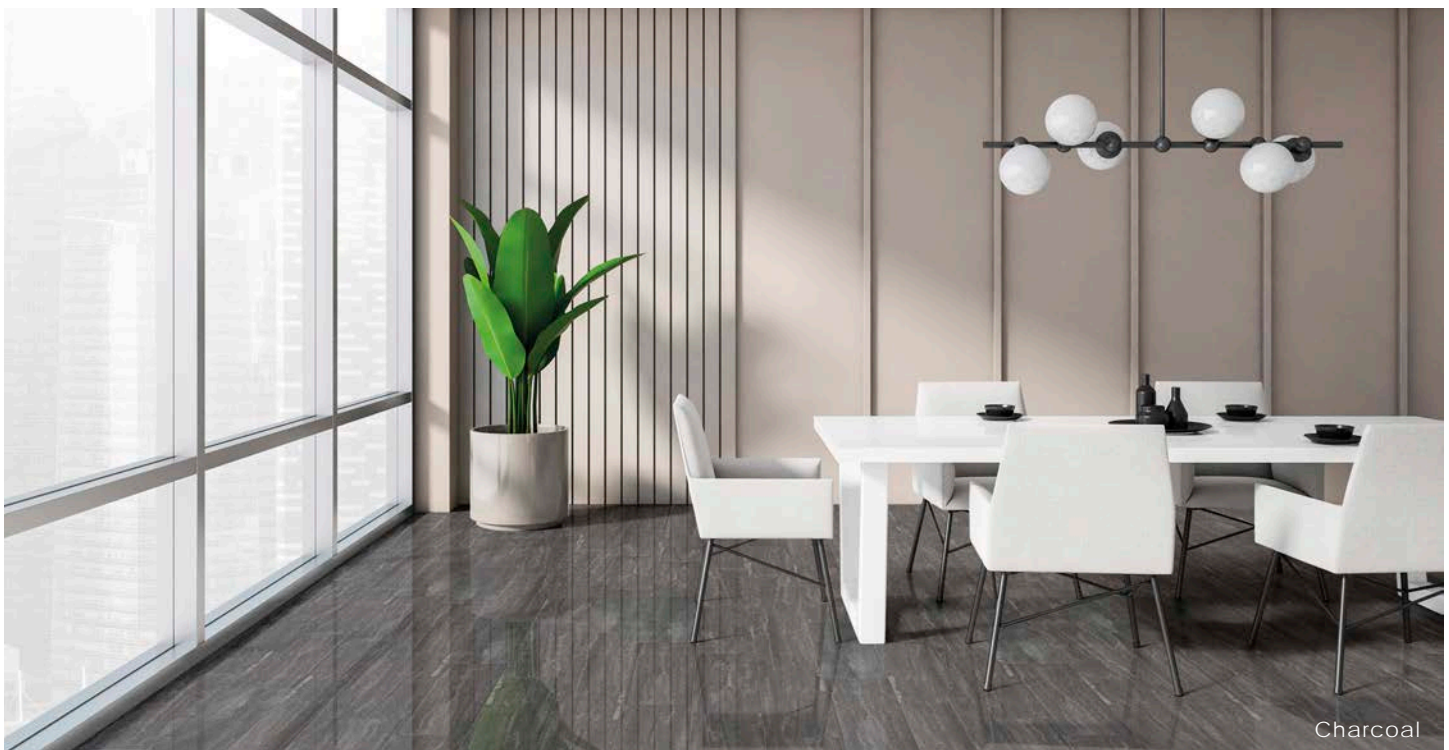

Color•Size•Finish Matrix

Color — Size & Thickness				
	Cream	Beige	Silver	Charcoal
12" x 24" x 8mm Non-Rectified	Natural	Natural	Natural	Natural
24" x 48" x 8.5mm Rectified	Natural		Natural	
Bullnose 3" x 12" x 8mm Rectified	Natural	Natural	Natural	Natural
				

Chart indicates available size, color, finish and thickness options. Shaded block indicates not available. Sizing is nominal for field tile, trims, and decors.

2026v1