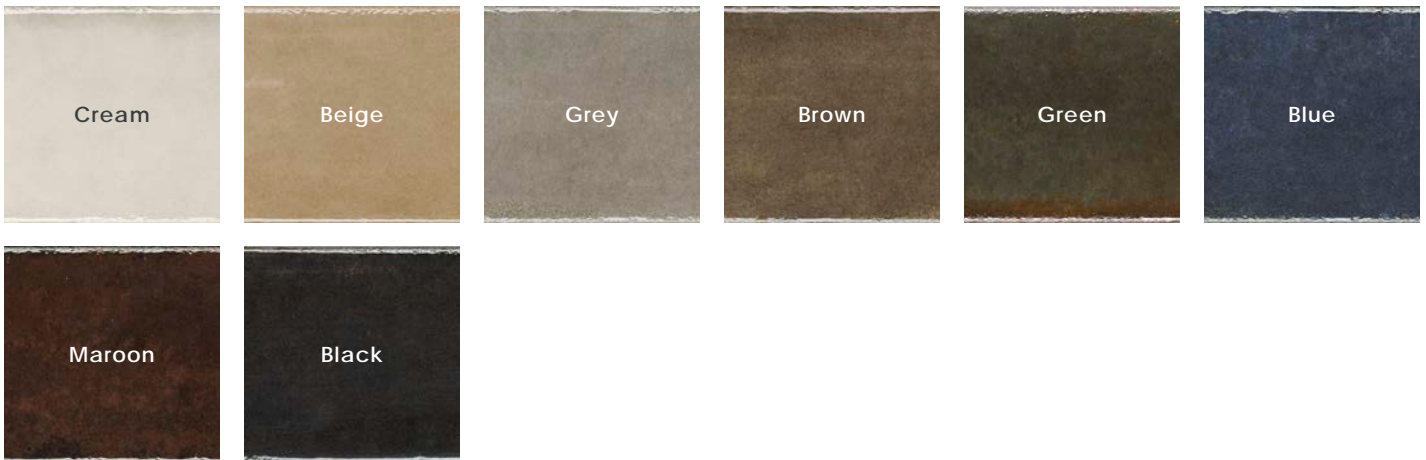

## Description

Formulate ceramic wall tile brings the spirit of craftsmanship into contemporary design. Each piece is shaped by the interplay of fire, clay, and pigment, resulting in organic edges, layered texture, and rich tonal variation that evoke the natural beauty of woodlands and the artistry of kiln-fired ceramics.

## Colors

## Panel Images for Shade Variation

Green

Green Linear

Blue

Blue Linear

Maroon

Maroon Linear

Black

## Color•Size•Finish Matrix

Color — Size & Thickness				
	<b>Cream</b>	<b>Beige</b>	<b>Grey</b>	<b>Brown</b>
2.5" x 9" x 9.5mm	Glossy	Glossy	Glossy	Glossy
6" x 6" x 8.6mm	Glossy	Glossy	Glossy	Glossy
Color — Size & Thickness				
	<b>Linear Cream</b>	<b>Linear Beige</b>	<b>Linear Grey</b>	<b>Linear Brown</b>
2.5" x 9" x 9.5mm	Glossy	Glossy	Glossy	Glossy
6" x 6" x 8.6mm	Glossy	Glossy	Glossy	Glossy
Color — Size & Thickness				
	<b>Green</b>	<b>Blue</b>	<b>Maroon</b>	<b>Black</b>
2.5" x 9" x 9.5mm	Glossy	Glossy	Glossy	Glossy
6" x 6" x 8.6mm	Glossy	Glossy	Glossy	Glossy
Color — Size & Thickness				
	<b>Linear Green</b>	<b>Linear Blue</b>	<b>Linear Maroon</b>	<b>Linear Black</b>
2.5" x 9" x 9.5mm	Glossy	Glossy	Glossy	Glossy
6" x 6" x 8.6mm	Glossy	Glossy	Glossy	Glossy