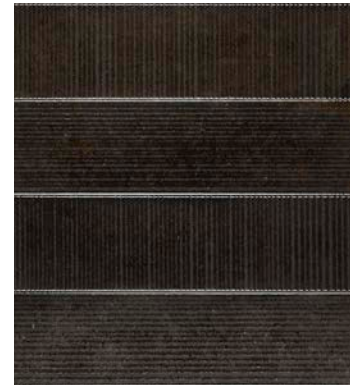

## Panel Images for Shade Variation

Cream

Cream Linear

Beige

Beige Linear

Grey

Grey Linear

Brown

Brown Linear

The linear pattern consists of distinct horizontal and vertical lines, which are randomly packed. Please note that these items are exclusively sold as part of the carton and are not available individually.

## Panel Images for Shade Variation

Green

Green Linear

Blue

Blue Linear

Maroon

Maroon Linear

Black

Black Linear

The linear pattern consists of distinct horizontal and vertical lines, which are randomly packed. Please note that these items are exclusively sold as part of the carton and are not available individually.