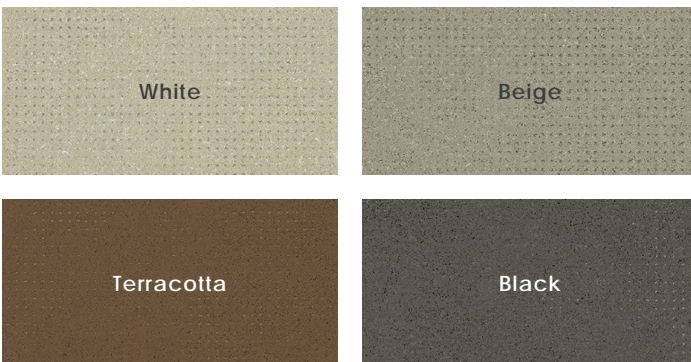

Description

Dualities porcelain tile draws inspiration from the raw textures and rich, earthy tones of natural elements. Featuring a refined surface with gentle variations that mimic the organic flow of nature. This collection goes beyond basic aesthetics by introducing a stippled effect, blending classic appeal with a tactile allure.

Colors

Stippled Colors

Finish & Thickness

Grip, Matte | 8.8mm, 10mm, 11mm
Finish varies per size and color – Refer to Color•Size•Finish Matrix

Lead Time

8-10 Weeks

Location

Spain

Body Type	Shade Variation
Glazed Non Color-Body Porcelain	V1

Sizes

Mosaics

4"x4" Mosaic on 12"x12"x8.8mm Sheet Matte

White

Beige

Terracotta

Black

Chart indicates available size, color, finish and thickness options. Shaded block indicates not available. Sizing is nominal for field tile, trims, and decors.