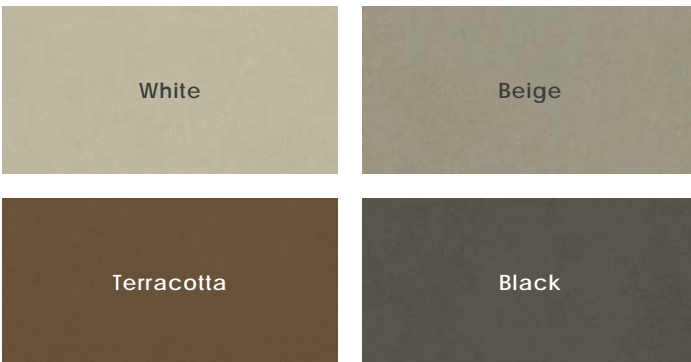

Description

Dualities porcelain tile draws inspiration from the raw textures and rich, earthy tones of natural elements. Featuring a refined surface with gentle variations that mimic the organic flow of nature. This collection goes beyond basic aesthetics by introducing a stippled effect, blending classic appeal with a tactile allure.

Colors

Stippled Colors

Finish & Thickness

Grip, Matte | 8.8mm, 10mm, 11mm
Finish varies per size and color – Refer to Color•Size•Finish Matrix

Lead Time

8-10 Weeks

Location

Spain

Body Type	Shade Variation
Glazed Non Color-Body Porcelain	V1

Sizes

Mosaics

4"x4" Mosaic on 12"x12"x8.8mm Sheet Matte

White

Beige

Terracotta

Black

Chart indicates available size, color, finish and thickness options. Shaded block indicates not available. Sizing is nominal for field tile, trims, and decors.