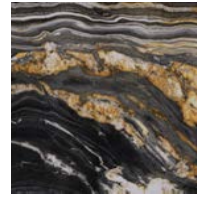

## Colors

Verdi Alpi

Calacatta Noir

Gemma Bronze

Macchia  
Vecchia

Oro Noir

Bianco Dior

Bookmatch Only

## Finish & Thickness

Honed, Matte, Polished, Sandblasted, Textured | 9mm, 6mm

Finish varies per size and color –  
Refer to Color•Size•Finish Matrix

## Color•Size•Finish Matrix

| Color<br>—<br>Size & Thickness        |  |  |  |  |
|---------------------------------------|---|---|--|---|
|                                       | <b>Gemma<br/>Bronze</b>   | <b>Macchia<br/>Vecchia</b>  | <b>Oro Noir</b>  | <b>Bianco Dior</b>  |
| 12" x24" x9mm<br>Rectified            |   |   |  |   |
| Number of Faces                       |   |   |  |   |
| 24" x24" x9mm<br>Rectified            |   |   |  |   |
| Number of Faces                       |   |   |  |   |
| 24" x48" x9mm<br>Rectified            |   |   |  |   |
| Number of Faces                       |   |   |  |   |
| 48" x48" x9mm<br>Rectified            |   |   |  |   |
| Number of Faces                       |   |   |  |   |
| Gauged<br>48" x110" x6mm<br>Rectified | Bookmatch Honed<br>Bookmatch Polished   | Bookmatch Honed<br>Bookmatch Polished   | Bookmatch Honed<br>Bookmatch Polished  | Bookmatch Honed<br>Bookmatch Polished   |
| Number of Faces                       | 2   | 2   | 2  | 2   |
| Gauged<br>63" x126" x6mm<br>Rectified | Bookmatch Honed<br>Bookmatch Polished   | Bookmatch Honed<br>Bookmatch Polished   | Bookmatch Honed<br>Bookmatch Polished  | Bookmatch Honed<br>Bookmatch Polished   |
| Number of Faces                       | 2   | 2   | 2  | 2   |
| Shade Variation                       | V3  | V3  | V3   | V3  |