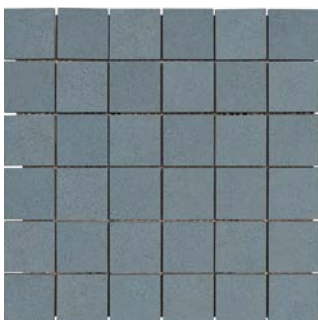

Body Type	Shade Variation
Glazed Color-Body Porcelain	V2

Lead Time Location

2-3 Weeks

USA

Mosaic

2"x2" Mosaic on 12"x12"x8mm Sheet | Matte or Textured | Non-Rectified

Cream

Beige 03

Beige 04

Blue 04

Blue 05

Grey 06

Grey 08

Grey 07

Charcoal

Color•Size•Finish Matrix