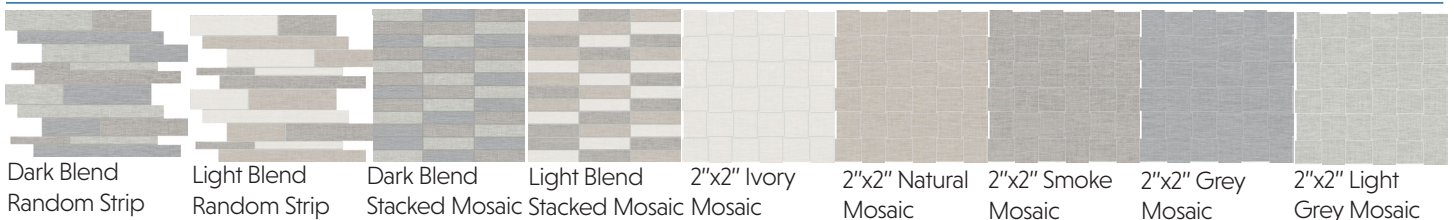

DESCRIPTION

The Burlap porcelain tile collection offers a fabric aesthetic with a wonderful cross weave. Available in a very subtle but soothing color palette.

COLORS

Ivory

Natural

Smoke

Light Grey

Grey

Available in all colors

MOSAIC 12"x12" SHEET

Dark Blend Random Strip

Light Blend Random Strip

Dark Blend Stacked Mosaic

Light Blend Stacked Mosaic

2"x2" Ivory Mosaic

2"x2" Natural Mosaic